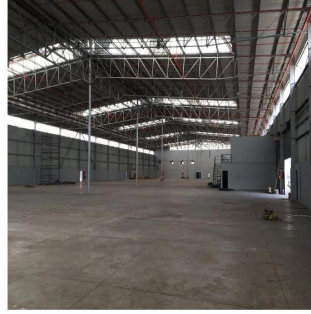

Pentkhaus

Prime Warehouse For Sale In Linbro Park

????? ??????, ????????? ???? , ????????? ??? , , 2090,

- 8760 qm
- komnaty
- spal'ni
- vannyye komnaty
- etazhi
- qm Ploshchad' zemel'nogo uchastka mashin
- mesta dlya

Angelica Palacio

Provisa Grupo Inmobiliario

Playa del Carmen, Mexico - Mestnoye Vremya

+52 984 127 6169

LINBRO PARK PROPERTY FOR SALE - PRIME POSITION WITH FREEWAY EXPOSURE Prime 'AAA' Grade property located within Linbro Business Park with excellent exposure onto the N3 Freeway. This property offers the ultimate corporate image and is an exclusive opportunity. Warehouse features excellent height. Natural light, 4 large roller shutter doors with on grade access and dock levellers. Upmarket offices with showroom/basement. Available immediately. Option to lease also. Warehouse: app 6 000 sqm Offices/showroom: 2 760 sqm