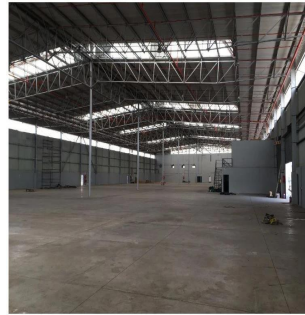

# Prime Warehouse For Sale In Linbro Park

????? ??????, ????????? ???? , ????????? ??? , , 2090,

- 8760 qm
- komnaty
- spal'ni
- vannyye komnaty
- etazhi
- qm Ploshchad' zemel'nogo uchastka mashin
- mesta dlya

**Angelica Palacio**

Provisa Grupo Inmobiliario  
Playa del Carmen, Mexico - Mestnoye Vremya

+52 984 127 6169

LINBRO PARK PROPERTY FOR SALE - PRIME POSITION WITH FREEWAY EXPOSURE Prime 'AAA' Grade property located within Linbro Business Park with excellent exposure onto the N3 Freeway. This property offers the ultimate corporate image and is an exclusive opportunity. Warehouse features excellent height. Natural light, 4 large roller shutter doors with on grade access and dock levellers. Upmarket offices with showroom/basement. Available immediately. Option to lease also. Warehouse: app 6 000 sqm Offices/showroom: 2 760 sqm