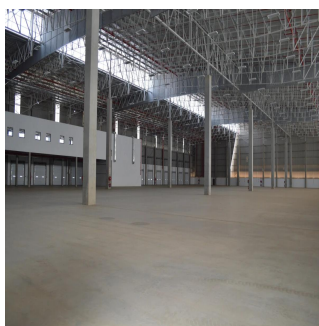

**Angelica Palacio**

Provisa Grupo Inmobiliario

Playa del Carmen, Mexico - Mestnoye Vremya

☎ **+52 984 127 6169**

– 13,5m minimum clear height in the warehouse. – Warehouse concrete floor finished to TR34 FM2 (4th edition) specification. – Fully sprinklered with ASIB approved system (warehouse design density 12,5mm p/minute) including pumps and tanks with potential future in-rack sprinklers (minimum aisle width 2,4m). – 200kva electrical power supply. – 15x sectional overhead access doors to warehouse (4x on-grade; 11x raised loading). – Pilot office and staff canteen area incorporated in the design. – Warehouse design provides for good natural light. – Large concrete hardstand for truck access (approximately 105m x 54m). Parking bays: – Covered bays 12 – Open bays 126 – Total 138 – Energy efficient glazing used on the office block. – Structure designed to accommodate potential load from roof mounted solar panels. – Corporate Park North is bounded by the N1 Freeway and Old Pretoria Road (R101) and located between the Samrand Road and Olifantsfontein Road interchanges. – Site provides direct exposure to Old Pretoria Road.