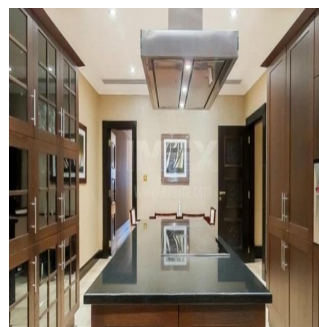

7 etazhi

7 qm Ploshchad' 7 mesta dlya  
zemel'nogo uchastka mashin**Pgs Realty**

Pgs Realty

Panamá, Panama - Mestnoye Vremya

**+507 391-8878**

A very exclusive offer of a 4 BR Villa in an ultra-prestigious part of Palm Jumeirah, at the numerous awards-winning super-prime Jumeirah Zabeel Saray Royal Residences(JZS). The villa is located on the shores of a magnificent lagoon with a tropical garden and direct access to a pool and a private beach. The villa is fully furnished, equipped, and ready for living. Built using the best materials (exquisite marble, dark wood, gold leaf, exterior ceramics, teak, the famous chandeliers Dotzauer and Lobmeier, Italian fresco). • Total area 604 sq.m., incl. the terrace is 143 sq.m. • The plot is 390.56 sq.m. • Utilities: AED 4210 – 5830 per month. • Fully equipped fitness room. • Two large terraces on two levels. • Lower teak terrace with a rain shower and direct pool access. • Dining and living room with parquet floors. • Hammam-styled bathrooms. • Built-in wardrobes. • Maids' rooms and laundry. • Air conditioning with control panel in each zone. • Garage for two cars.

Dostupna S: 01.01.1970

Pol: 4

Etazhi: 4

God Postroyki: 2017 Avtomobil'nyye  
Prostranstva: 4

God Postroyki: 2017

Tip: Ofis

Royal Residences Jumeirah Zabeel Saray has luxurious park, 8 restaurants, 24-hour villa service, 24h security, reception, concierge, valet service. Free access to the beaches, main pool, Talise-spa, fitness center, jack-transfer service by minibus to shopping centers and attractions. Overwater promenade around Palm Jumeirah with breathtaking views.