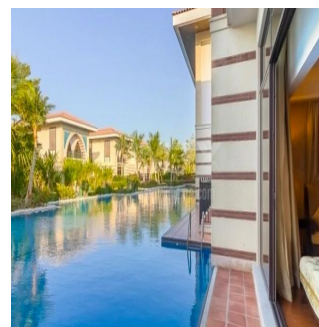

7 etazhi

7 qm Ploshchad' 7 mesta dlya  
zemel'nogo uchastka mashin**Pgs Realty**

Pgs Realty

Panamá, Panama - Mestnoye Vremya

**+507 391-8878**

A very exclusive offer of a 4 BR Villa in an ultra-prestigious part of Palm Jumeirah, at the numerous awards-winning super-prime Jumeirah Zabeel Saray Royal Residences(JZS). The villa is located on the shores of a magnificent lagoon with a tropical garden and direct access to a pool and a private beach. The villa is fully furnished, equipped, and ready for living. Built using the best materials (exquisite marble, dark wood, gold leaf, exterior ceramics, teak, the famous chandeliers Dotzauer and Lobmeier, Italian fresco). • Total area 604 sq.m., incl. the terrace is 143 sq.m. • The plot is 390.56 sq.m. • Utilities: AED 4210 – 5830 per month. • Fully equipped fitness room. • Two large terraces on two levels. • Lower teak terrace with a rain shower and direct pool access. • Dining and living room with parquet floors. • Hammam-styled bathrooms. • Built-in wardrobes. • Maids' rooms and laundry. • Air conditioning with control panel in each zone. • Garage for two cars.

Dostupna S: 01.01.1970

Pol: 4

Etazhi: 4

God Postroyki: 2017 Avtomobil'nyye  
Prostranstva: 4

God Postroyki: 2017

Tip: Ofis

Royal Residences Jumeirah Zabeel Saray has luxurious park, 8 restaurants, 24-hour villa service, 24h security, reception, concierge, valet service. Free access to the beaches, main pool, Talise-spa, fitness center, jack-transfer service by minibus to shopping centers and attractions. Overwater promenade around Palm Jumeirah with breathtaking views.