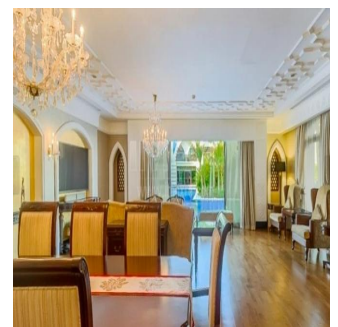

7 etazhi

7 qm Ploshchad' 7 mesta dlya  
zemel'nogo uchastka mashin**Pgs Realty**

Pgs Realty

Panamá, Panama - Mestnoye Vremya

**+507 391-8878**

A very exclusive offer of a 4 BR Villa in an ultra-prestigious part of Palm Jumeirah, at the numerous awards-winning super-prime Jumeirah Zabeel Saray Royal Residences(JZS). The villa is located on the shores of a magnificent lagoon with a tropical garden and direct access to a pool and a private beach. The villa is fully furnished, equipped, and ready for living. Built using the best materials (exquisite marble, dark wood, gold leaf, exterior ceramics, teak, the famous chandeliers Dotzauer and Lobmeier, Italian fresco). • Total area 604 sq.m., incl. the terrace is 143 sq.m. • The plot is 390.56 sq.m. • Utilities: AED 4210 – 5830 per month. • Fully equipped fitness room. • Two large terraces on two levels. • Lower teak terrace with a rain shower and direct pool access. • Dining and living room with parquet floors. • Hammam-styled bathrooms. • Built-in wardrobes. • Maids' rooms and laundry. • Air conditioning with control panel in each zone. • Garage for two cars.

Dostupna S: 01.01.1970

Pol: 4

Etazhi: 4

God Postroyki: 2017 Avtomobil'nyye  
Prostranstva: 4

God Postroyki: 2017

Tip: Ofis

Royal Residences Jumeirah Zabeel Saray has luxurious park, 8 restaurants, 24-hour villa service, 24h security, reception, concierge, valet service. Free access to the beaches, main pool, Talise-spa, fitness center, jack-transfer service by minibus to shopping centers and attractions. Overwater promenade around Palm Jumeirah with breathtaking views.