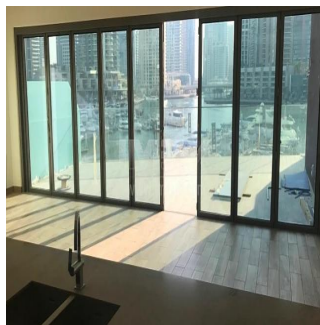

🚿 2 vannyye komnaty

🏠 2 etazhi

📏 2 qm Ploshchad' 📍 2 mesta dlya zemel'nogo uchastka mashin

Pgs Realty
Pgs Realty
Panamá, Panama - Mestnoye Vremya

+507 391-8878

IMEX Real Estate is happy to present you this luxury villa at the very heart of Dubai, at Jumeirah Living Marina Gate directly from the developer!

Dostupna S: 01.01.1970

Pol: 4

Etazhi: 4

God Postroyki: 2017 Avtomobil'nyye Prostranstva: 4

God Postroyki: 2017

Tip: Ofis

Mansions are offered in comfy layouts. All villas have floor-to-ceiling windows to enjoy breathtaking views of the waterfront and the city, high-tech kitchen appliances, finest décor and furniture. Marina Gate Villas: • Spectacular location on one of the few remaining plots in Dubai Marina • The most stunning views in the entire community • Location next to the 'tallest block in the world' • Part of the Dubai Marina walk; access to all sorts of community retail • 500 planned visitor car-parks • Walking distance to Tram & Metro station