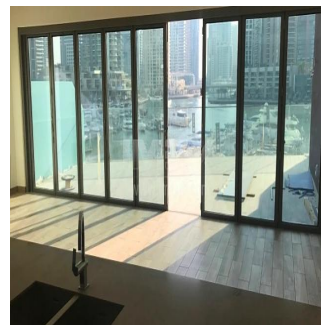

🚿 2 vannyye komnaty

🏠 2 etazhi

📏 2 qm Ploshchad' 📍 2 mesta dlya zemel'nogo uchastka mashin

Pgs Realty
Pgs Realty
Panamá, Panama - Mestnoye Vremya

+507 391-8878

IMEX Real Estate is happy to present you this luxury villa at the very heart of Dubai, at Jumeirah Living Marina Gate directly from the developer!

Dostupna S: 01.01.1970

Pol: 4

Etazhi: 4

God Postroyki: 2017 Avtomobil'nyye Prostranstva: 4

God Postroyki: 2017

Tip: Ofis

Mansions are offered in comfy layouts. All villas have floor-to-ceiling windows to enjoy breathtaking views of the waterfront and the city, high-tech kitchen appliances, finest décor and furniture. Marina Gate Villas: • Spectacular location on one of the few remaining plots in Dubai Marina • The most stunning views in the entire community • Location next to the 'tallest block in the world' • Part of the Dubai Marina walk; access to all sorts of community retail • 500 planned visitor car-parks • Walking distance to Tram & Metro station