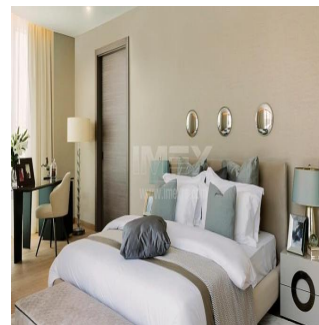

Pentkhaus

High End 2 Bedroom Hotel Apartment Alef Residences | Palm Jumeirah

, , ,

PRODAZHNAYA TSENA

\$ 4083000.00

 446 qm

 komnaty

 2 spal'ni

 2 vannyye komnaty

 2 etazhi

 2 qm Ploshchad'  2 mesta dlya zemel'nogo uchastka mashin

Pgs Realty

Pgs Realty

Panamá, Panama - Mestnoye Vremya

+507 391-8878

Purchase one of 104 homes located in eight mansions featuring their own dedicated lobbies and private elevators on the western Crescent of Palm Jumeirah, the hottest high-end Dubai location. Ultra-premium fully-serviced 5 star apartments for investments and for comfort living. Up to 8 per cent annual ROI Lease Management Property Management Quality House-keeping Private Club 104 with 5-star VIP Service Seaview and 500-meters-long Private Beach Philippe Starck mixers Floor-to-ceiling Glass windows Private Beach Cabanas Landscaped Gardens Huge Wraparound Balconies

Dostupna S: 01.01.1970

Pol: 4

Etazhi: 4

God Postroyki: 2017 Avtomobil'nyye Prostranstva: 4

God Postroyki: 2017

Tip: Ofis

Built from the first letter of the Arabic alphabet, The Alef, meaning 'first and foremost' signifies a point of infinite possibility. Born out of a desire to redefine luxury, it represents a physical space premium to its core, and a quality of living beyond all else. The Alef brand is truly the first of its kind – through design, space, location, and genuine lifestyle experiences. Surrounded by the Gulf, The Alef Residences is situated on the West Crescent of Palm Jumeirah, covering 46840 sq m, all serviced by W – The Palm. Everything is within reach, shopping, dining, even access routes as far as the airport are effortless.