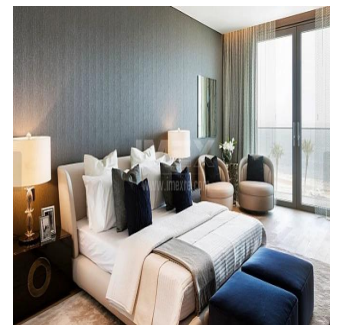

 2 vannyye komnaty

 2 etazhi

 2 qm Ploshchad'  2 mesta dlya zemel'nogo uchastka mashin

Pgs Realty

Pgs Realty

Panamá, Panama - Mestnoye Vremya

+507 391-8878

Purchase one of 104 homes located in eight mansions featuring their own dedicated lobbies and private elevators on the western Crescent of Palm Jumeirah, the hottest high-end Dubai location. Ultra-premium fully-serviced 5 star apartments for investments and for comfort living. Up to 8 per cent annual ROI Lease Management Property Management Quality House-keeping Private Club 104 with 5-star VIP Service Seaview and 500-meters-long Private Beach Philippe Starck mixers Floor-to-ceiling Glass windows Private Beach Cabanas Landscaped Gardens Huge Wraparound Balconies

Dostupna S: 01.01.1970

Pol: 4

Etazhi: 4

God Postroyki: 2017 Avtomobil'nyye Prostranstva: 4

God Postroyki: 2017

Tip: Ofis

Built from the first letter of the Arabic alphabet, The Alef, meaning 'first and foremost' signifies a point of infinite possibility. Born out of a desire to redefine luxury, it represents a physical space premium to its core, and a quality of living beyond all else. The Alef brand is truly the first of its kind – through design, space, location, and genuine lifestyle experiences. Surrounded by the Gulf, The Alef Residences is situated on the West Crescent of Palm Jumeirah, covering 46840 sq m, all serviced by W – The Palm. Everything is within reach, shopping, dining, even access routes as far as the airport are effortless.