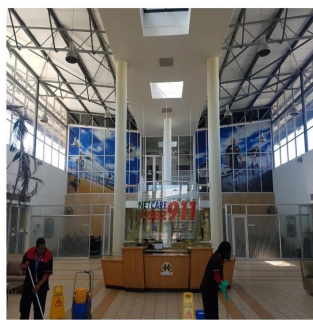

**Ibarra Valdez**  
Ibarra Valdez Real Estate  
Ciudad de México, Mexico - Mestnoye Vremya

+52 55-88527336

MAGNIFICENT OFFICES WITH GREAT HIGHWAY FRONTAGE Superb corporate offices with storage space or extra basement parking available for sale or to let. Well located in Waterfall, Midrand with easy access to the N1 highway and major arterial routes. In close proximity to all amenities at Mall of Africa. The premises offer great highway exposure! This stand alone building comprises 2534m2 of office space including generous balcony space on each side of the building as well as a canteen with a large kitchen and pause areas. In addition, the building features 1930m2 of storage / basement parking area which is serviced by two roller doors as well as training and service rooms and store rooms. Please contact me for further options or to arrange a viewing.