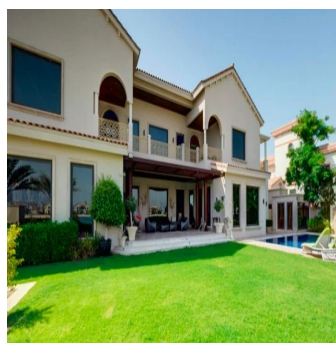

🏠 5 etazhi

📐 5 qm Ploshchad' 📍 5 mesta dlya zemel'nogo uchastka mashin

**Pgs Realty**  
Pgs Realty  
Panamá, Panama - Mestnoye Vremya

+507 391-8878

Exclusive Luxury Signature Villa in Palm Jumeirah Luxury interior, spacious living, dining areas, 6 bedrooms High number Plot size: 13,400 sq.ft. B.U,A: 7,000 sq.ft. Vacant on Transfer Viewing is possible with 1day notice.

Dostupna S: 01.01.1970

Pol: 4

Etazhi: 4

God Postroyki: 2017 Avtomobil'nyye Prostranstva: 4

God Postroyki: 2017

Tip: Ofis

Palm Jumeirah is the world's largest man-made island and is comprised of a 2 km long trunk, a crown made up of 17 fronds and a surrounding crescent. Its 4,000 exclusive villas and spacious apartments enjoy beautiful sea views along with amazing facilities such as a range of sophisticated beach clubs - each with swimming pool, gym and restaurant. A dazzling selection of five-star resorts, including the famous Atlantis hotel, make this a truly unique place to buy a luxury home.