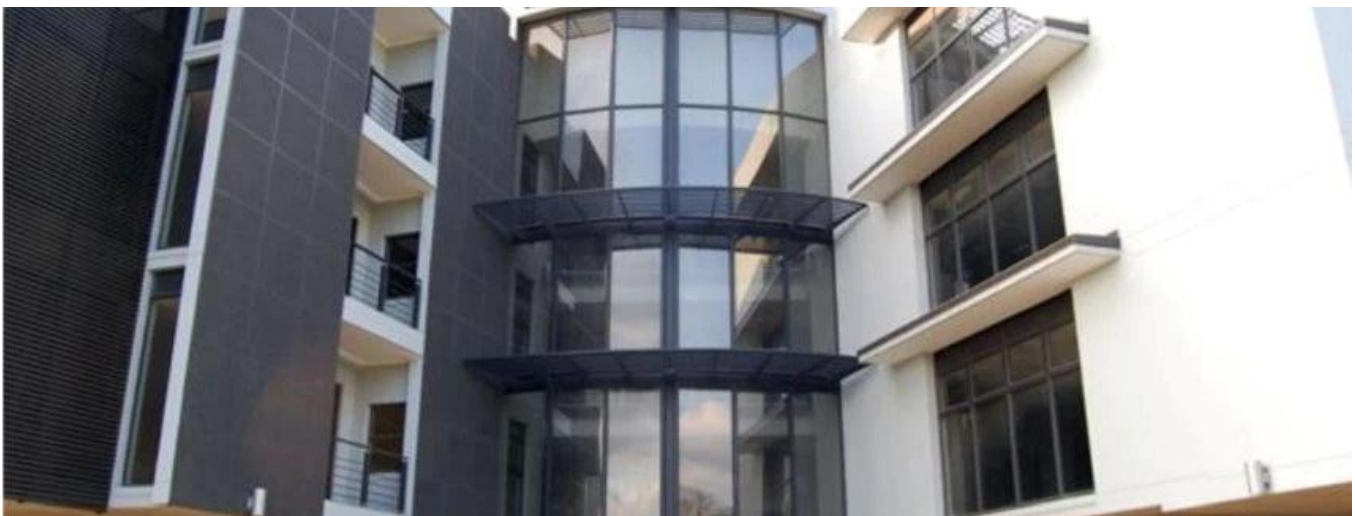

Pentkhaus

Prime Office Building For Sale In Riverhorse Valley

???????????????? ???? ?????? ??????, ?????, ?????, , , 4037,

PRODAZHNAYA TSENA

$ 3119900.00

4480 qm   komnaty   spal'ni   vannyye komnaty

etazhi   qm Ploshchad' zemel'nogo uchastka mashin   mesta dlya mashin

Ibarra Valdez
Ibarra Valdez Real Estate
Ciudad de México, Mexico - Mestnoye Vremya

+52 55-88527336

PRIME SECTIONAL TITLE OFFICE BUILDING This prime sectional title office building which consists of 3 352sqm A-grade offices over 3 floors, with 115 parking bays, is for sale in Riverhorse. There is elevator and stair access to the office floors, all of which have spacious balconies for staff pause areas. The building has 24 hours security. Situated in the commercial node of Riverhorse Valley, the building is adjacent to the N2 freeway and has easy access to public transport. This building also boasts river frontage. Contact me now to view!

Dostupna S: 09.05.2019

Pol: 4   Etazhi: 4   God Postroyki: 2017   Avtomobil'nyye Prostranstva: 4   God Postroyki: 2017   Tip: Ofis