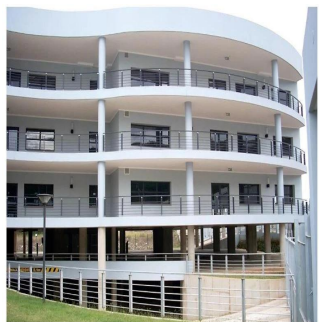

Pentkhaus

Prime Office Building For Sale In Riverhorse Valley

???????????????? ???? ?????? ??????, ?????, ?????, , , 4037,

PRODAZHNAYA TSENA

$ 3119900.00

4480 qm   komnaty   spal'ni   vannyye komnaty

etazhi   qm Ploshchad' zemel'nogo uchastka mashin   mesta dlya mashin

Ibarra Valdez
Ibarra Valdez Real Estate
Ciudad de México, Mexico - Mestnoye Vremya

+52 55-88527336

PRIME SECTIONAL TITLE OFFICE BUILDING This prime sectional title office building which consists of 3 352sqm A-grade offices over 3 floors, with 115 parking bays, is for sale in Riverhorse. There is elevator and stair access to the office floors, all of which have spacious balconies for staff pause areas. The building has 24 hours security. Situated in the commercial node of Riverhorse Valley, the building is adjacent to the N2 freeway and has easy access to public transport. This building also boasts river frontage. Contact me now to view!

Dostupna S: 09.05.2019

Pol: 4   Etazhi: 4   God Postroyki: 2017   Avtomobil'nyye Prostranstva: 4   God Postroyki: 2017   Tip: Ofis