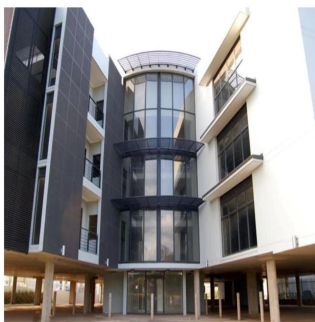

Pentkhaus

Prime Office Building For Sale In Riverhorse Valley

???????????????? ???? ?????? ??????, ?????, ?????, , , 4037,

PRODAZHNAYA TSENA

$ 3119900.00

4480 qm   komnaty   spal'ni   vannyye komnaty

etazhi   qm Ploshchad' zemel'nogo uchastka mashin   mesta dlya mashin

Ibarra Valdez
Ibarra Valdez Real Estate
Ciudad de México, Mexico - Mestnoye Vremya

+52 55-88527336

PRIME SECTIONAL TITLE OFFICE BUILDING This prime sectional title office building which consists of 3 352sqm A-grade offices over 3 floors, with 115 parking bays, is for sale in Riverhorse. There is elevator and stair access to the office floors, all of which have spacious balconies for staff pause areas. The building has 24 hours security. Situated in the commercial node of Riverhorse Valley, the building is adjacent to the N2 freeway and has easy access to public transport. This building also boasts river frontage. Contact me now to view!

Dostupna S: 09.05.2019

Pol: 4   Etazhi: 4   God Postroyki: 2017   Avtomobil'nyye Prostranstva: 4   God Postroyki: 2017   Tip: Ofis