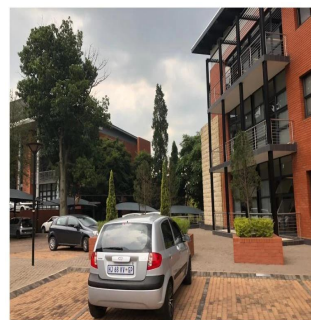

Pentkhaus

# Prime Office For Rent In Cbd Sandton

????? ??????, ???????-?????, Umhlanga, , , ,

YEZHEMESYACHNAYA ARENDA TSENA

**USD 431900.00**

🏠 298 qm    🏠 komnaty    🚿 spal'ni    🚿 vannyye komnaty

🏠 etazhi    📐 qm Ploshchad'    📍 mesta dlya zemel'nogo uchastka mashin

**Frank Morrice Arias**

Servmor Realty

Panamá, Panama - Mestnoye Vremya

☎️ +507 6670-1137

OFFICE FOR RENT IN UPMARKET OFFICE PARK IN SANDTON Upper Grayston office Park is ideally situated in the heart of the greater Sandton office node, adjacent to the Katherine Street off ramp onto the M1 highway. This a 5 star green rated building with plenty of large windows that allow plenty of natural light to flow throughout. The park features a generator and backup water onsite as well as air-conditioning, lifts and stairs within the building. There is 298/sqm office space available with a combination of glass partitioning. There are 4 balconies, 2 boardrooms and 1 storeroom in the basement.

Dostupna S: 08.05.2019

Pol: 4    Etazhi: 4    God Postroyki: 2017    Avtomobil'nyye Prostranstva: 4    God Postroyki: 2017    Tip: Ofis

Sandton is home to the wealthiest square mile on the entire African continent. In 1969 it was formerly an independent town, however, today it falls within the mandate of the Johannesburg Municipality within the Gauteng province. The name is derived from two of the suburban areas within close proximity to each other, Sandown and Bryanston.