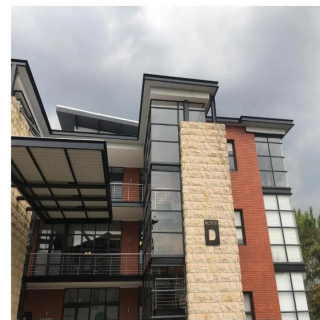

Pentkhaus

Prime Office For Rent In Cbd Sandton

????? ??????, ???????-?????, Umhlanga, , , ,

YEZHEMESYACHNAYA ARENDA TSENA

\$ 431900.00

🏠 298 qm 🏠 komnaty 🚿 spal'ni 🚿 vannyye komnaty

🏠 etazhi 📐 qm Ploshchad' 📍 mesta dlya zemel'nogo uchastka mashin

Frank Morrice Arias

Servmor Realty

Panamá, Panama - Mestnoye Vremya

☎️ +507 6670-1137

OFFICE FOR RENT IN UPMARKET OFFICE PARK IN SANDTON Upper Grayston office Park is ideally situated in the heart of the greater Sandton office node, adjacent to the Katherine Street off ramp onto the M1 highway. This a 5 star green rated building with plenty of large windows that allow plenty of natural light to flow throughout. The park features a generator and backup water onsite as well as air-conditioning, lifts and stairs within the building. There is 298/sqm office space available with a combination of glass partitioning. There are 4 balconies, 2 boardrooms and 1 storeroom in the basement.

Dostupna S: 08.05.2019

Pol: 4 Etazhi: 4 God Postroyki: 2017 Avtomobil'nyye Prostranstva: 4 God Postroyki: 2017 Tip: Ofis

Sandton is home to the wealthiest square mile on the entire African continent. In 1969 it was formerly an independent town, however, today it falls within the mandate of the Johannesburg Municipality within the Gauteng province. The name is derived from two of the suburban areas within close proximity to each other, Sandown and Bryanston.