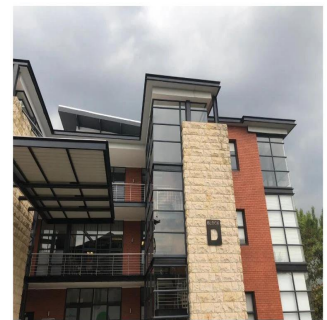

Pentkhaus

# Prime Office For Rent In Cbd Sandton

????? ??????, ???????-?????, Umhlanga, , , ,

YEZHEMESYACHNAYA ARENDA TSENA

**USD 431900.00**

🏠 298 qm    🏠 komnaty    🚿 spal'ni    🚿 vannyye komnaty

🏠 etazhi    📐 qm Ploshchad'    📍 mesta dlya zemel'nogo uchastka mashin

**Frank Morrice Arias**

Servmor Realty

Panamá, Panama - Mestnoye Vremya

☎️ +507 6670-1137

OFFICE FOR RENT IN UPMARKET OFFICE PARK IN SANDTON Upper Grayston office Park is ideally situated in the heart of the greater Sandton office node, adjacent to the Katherine Street off ramp onto the M1 highway. This a 5 star green rated building with plenty of large windows that allow plenty of natural light to flow throughout. The park features a generator and backup water onsite as well as air-conditioning, lifts and stairs within the building. There is 298/sqm office space available with a combination of glass partitioning. There are 4 balconies, 2 boardrooms and 1 storeroom in the basement.