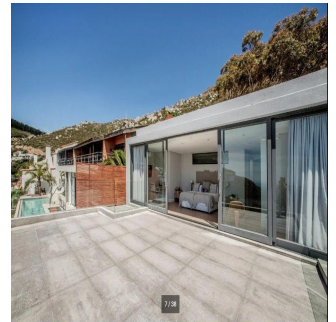

Pentkhaus

New Modern 6 Bedroom Family House For Sale In Llandudno

, , 7806,

862 qm

12 komnaty

6 spal'ni

6 vannyye komnaty

6 etazhi

6 qm Ploshchad' 6 mesta dlya zemel'nogo uchastka mashin

Lola Kramer

Lola Kramer Properties

Cape Town, South Africa - Mestnoye Vremya

+27 083 252 1023

Contemporary New Modern Large Family Styled Villa - Superbly Situated A truly rare find. Contemporary Styled; Stunning Flow with spacious living rooms ; reception rooms; lookout decks; wet room; Staff and Guest Flatlets and so much more. Find yourself or be with family and friends on four levels offering a plethora of spaces to define to your preference. Views abound from every level from panoramic sea, beach and mountain vistas to breathtaking Sunsets. A personal lift offers longevity of enjoyment of living here to all ages and abilities with ease of access to all levels as does the ample parking spaces. Contact me for more details on the property and a list of all the included modern features and your requirements.