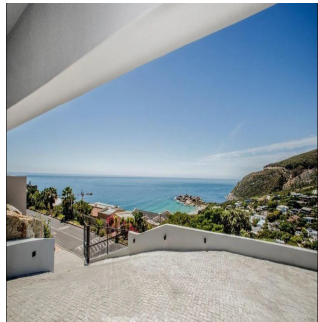

6 qm Ploshchad' 6 mesta dlya zemel'nogo uchastka mashin

Lola Kramer

Lola Kramer Properties

Cape Town, South Africa - Mestnoye Vremya

+27 083 252 1023

Contemporary New Modern Large Family Styled Villa - Superbly Situated A truly rare find. Contemporary Styled; Stunning Flow with spacious living rooms ; reception rooms; lookout decks; wet room; Staff and Guest Flatlets and so much more. Find yourself or be with family and friends on four levels offering a plethora of spaces to define to your preference. Views abound from every level from panoramic sea, beach and mountain vistas to breathtaking Sunsets. A personal lift offers longevity of enjoyment of living here to all ages and abilities with ease of access to all levels as does the ample parking spaces. Contact me for more details on the property and a list of all the included modern features and your requirements.