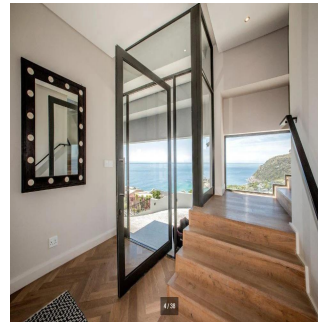

6 qm Ploshchad' 6 mesta dlya zemel'nogo uchastka mashin

Lola Kramer

Lola Kramer Properties

Cape Town, South Africa - Mestnoye Vremya

+27 083 252 1023

Contemporary New Modern Large Family Styled Villa - Superbly Situated A truly rare find. Contemporary Styled; Stunning Flow with spacious living rooms ; reception rooms; lookout decks; wet room; Staff and Guest Flatlets and so much more. Find yourself or be with family and friends on four levels offering a plethora of spaces to define to your preference. Views abound from every level from panoramic sea, beach and mountain vistas to breathtaking Sunsets. A personal lift offers longevity of enjoyment of living here to all ages and abilities with ease of access to all levels as does the ample parking spaces. Contact me for more details on the property and a list of all the included modern features and your requirements.