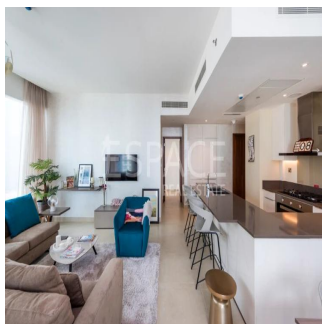

Pentkhaus

Luxurious New 2 Bedroom Apartment The Residence At Marina Gate

'''

PRODAZHNAYA TSENA

USD 2450000.00

1386 qft komnaty 2 spal'ni vannyye komnaty

etazhi qft Ploshchad' zemel'nogo uchastka mashin mesta dlya

Arthur Ahmedov
Espace Real Estate
Dubai, United Arab Emirates - Mestnoye Vremya

+971 506576723

Espace Real Estate presents The Residence at Marina Gate. The Marina newest development offering the very best in convenient luxury living. Every apartment is designed from the inside out, to maximize internal living space while offering extra high floor to ceiling glass windows and breathtaking views.