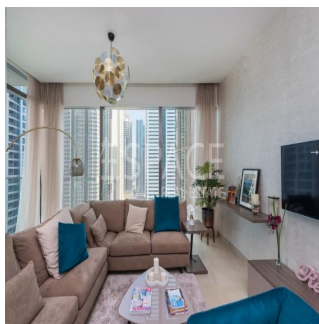

Pentkhaus

Luxurious New 2 Bedroom Apartment The Residence At Marina Gate

'''

PRODAZHNAYA TSENA

USD 2450000.00

1386 qft komnaty 2 spal'ni vannyye komnaty

etazhi qft Ploshchad' zemel'nogo uchastka mashin mesta dlya

Arthur Ahmedov
Espace Real Estate
Dubai, United Arab Emirates - Mestnoye Vremya

+971 506576723

Espace Real Estate presents The Residence at Marina Gate. The Marina newest development offering the very best in convenient luxury living. Every apartment is designed from the inside out, to maximize internal living space while offering extra high floor to ceiling glass windows and breathtaking views.