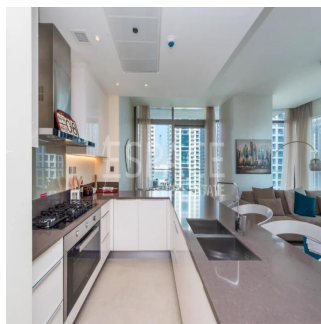

Pentkhaus

Luxurious New 2 Bedroom Apartment The Residence At Marina Gate

'''

PRODAZHNAYA TSENA

USD 2450000.00

1386 qft komnaty 2 spal'ni vannyye komnaty

etazhi qft Ploshchad' zemel'nogo uchastka mashin mesta dlya

Arthur Ahmedov
Espace Real Estate
Dubai, United Arab Emirates - Mestnoye Vremya

+971 506576723

Espace Real Estate presents The Residence at Marina Gate. The Marina newest development offering the very best in convenient luxury living. Every apartment is designed from the inside out, to maximize internal living space while offering extra high floor to ceiling glass windows and breathtaking views.