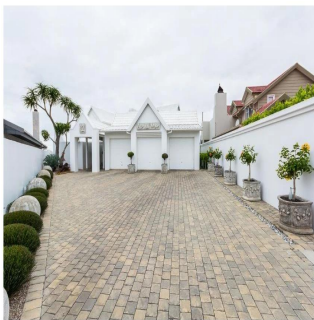

🏠 5 etazhi

📐 5 qm Ploshchad' 📍 5 mesta dlya zemel'nogo uchastka mashin

**Antonie Goosen**

Meridian Realty

Stellenbosch, South Africa - Mestnoye Vremya

☎ +27 0825545838

LUXURIOUS 5 STAR 5 BEDROOM HOUSE FOR SALE ON THE BEACH - BAY VIEW - MOSSEL BAY MAGNIFISENT, LUXURIOUS, STYLISH, 5 STAR GUESTHOUSE This guest house with all its designer, upmarket furniture and stylish, ocean facing rooms. Each room has an unsurpassed level of luxury with unswerving attention to detail. Open plan kitchen with marble counter tops. Relax on the patio with the ocean on your doorstep or take a walk on the beach where you can enjoy the sun and the cool water of the Indian Ocean. . This property can be used for holiday residence also, or guest house! Beautifully designed by Architect, Pierre Myburgh and built by Murray & Robberts with approved plans for another 2 bedroom self catering apartment. The main bedroom of the house is on the ground level with a built in safe as well as an en-suite bathroom with a designer bath overlooking a private garden area. There is a lovely view of the ocean from this bedroom. On the second level of the main house is 2 spacious bedrooms with a designer bathroom furnished in beautiful shades of creams and white overlooking the ocean. The self catering unit flows from the living area of the main house with a seperate entrance to a living area and open plan kitchen. This unit has its own courtyard with easy access to the beach and has a private braai area. The stairs leads to 2 beautiful bedrooms with en-suite bathrooms and lovely views of the ocean. The property offers 3 garages and ample parking space. There is a servants quarter on the premises with a shower and toilet. The house is well secured with a alarm system and the area are very safe. The exquisite designer garden provides a stunning backdrop for this exceptional house Mossel Bay is surrounded by some of the world's most prestigious golf courses like Fan Court, Ernie Els designed Oubaaï golf course, Pinnacle Point, Pezula and Simola. The Airport is a short scenic drive of 40km on the N2. Call to set up your viewing appointment Only selective buyers who meets the criteria will be accommodated.