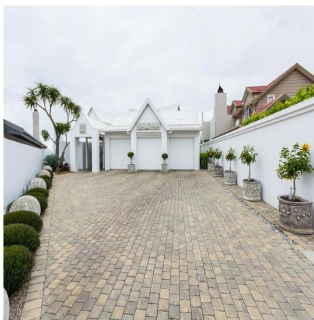

🚿 5 vannyye komnaty

🏠 5 etazhi

📐 5 qm Ploshchad' 📍 5 mesta dlya zemel'nogo uchastka mashin

Antonie Goosen

Meridian Realty

Stellenbosch, South Africa - Mestnoye Vremya

☎ +27 0825545838

LUXURIOUS 5 STAR 5 BEDROOM HOUSE FOR SALE ON THE BEACH - BAY VIEW - MOSSEL BAY MAGNIFISENT, LUXURIOUS, STYLISH, 5 STAR GUESTHOUSE This guest house with all its designer, upmarket furniture and stylish, ocean facing rooms. Each room has an unsurpassed level of luxury with unwavering attention to detail. Open plan kitchen with marble counter tops. Relax on the patio with the ocean on your doorstep or take a walk on the beach where you can enjoy the sun and the cool water of the Indian Ocean. . This property can be used for holiday residence also, or guest house! Beautifully designed by Architect, Pierre Myburgh and built by Murray & Robberts with approved plans for another 2 bedroom self catering apartment. The main bedroom of the house is on the ground level with a built in safe as well as an en-suite bathroom with a designer bath overlooking a private garden area. There is a lovely view of the ocean from this bedroom. On the second level of the main house is 2 spacious bedrooms with a designer bathroom furnished in beautiful shades of creams and white overlooking the ocean. The self catering unit flows from the living area of the main house with a seperate entrance to a living area and open plan kitchen. This unit has its own courtyard with easy access to the beach and has a private braai area. The stairs leads to 2 beautiful bedrooms with en-suite bathrooms and lovely views of the ocean. The property offers 3 garages and ample parking space. There is a servants quarter on the premises with a shower and toilet. The house is well secured with a alarm system and the area are very safe. The exquisite designer garden provides a stunning backdrop for this exceptional house Mossel Bay is surrounded by some of the world's most prestigious golf courses like Fan Court, Ernie Els designed Oubaaï golf course, Pinnacle Point, Pezula and Simola. The Airport is a short scenic drive of 40km on the N2. Call to set up your viewing appointment Only selective buyers who meets the criteria will be accommodated.