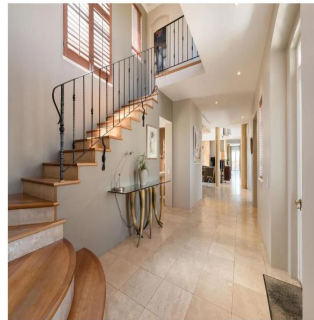

Antonie Goosen
Meridian Realty
Stellenbosch, South Africa - Mestnoye Vremya

+27 0825545838

BLISSFUL SETTING AND PRIME POSITION SITUATED WITHIN THE ERINVALLE GOLF ESTATE! If prime position and premium address within the Helderberg basin is what your looking for here it is. This 5 Bedroom residence situated within the acclaimed Erinvale Golf Estate ticks all the boxes and provides an abundance of luxuries for family living. Situated at the foot of the Helderberg mountain range and nature reserve, this sought after residence positioned at the pinnacle of Erinvale Golf Estate gives you five bedrooms all en-suite with multiple whilst covering a total of 550 square meters living space set over two levels. This property boasts expansive open plan living areas with all five bedrooms being en-suite of which four are upstairs and one downstairs which is ideal for a guest suite. The main en-suite has a walk in wardrobe with air conditioning and private balcony looking onto the beautiful nature reserve. Formalities to this home comprise of the follows, fully equipped chefs kitchen with gas burner and serving area, large living room with gas fireplace, covered entertainment patio with built in braai, private study, formal lounge with gas fireplace, enclosed wine cellar, stunning salt chlorinated pool, triple automated garage. If your looking for a premium lifestyle and residence to call home and have one of South Africa's top golf courses on your doorstep then this is where you'll want to be! For further information or viewing arrangements please feel to contact us.