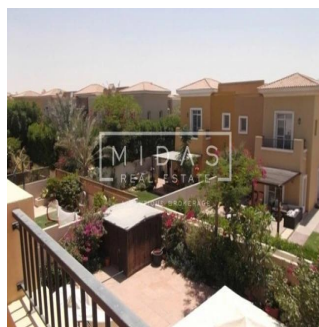

🚿 4 vannyye komnaty

🏠 4 etazhi

📐 4 qft Ploshchad' 📄 4 mesta dlya zemel'nogo uchastka mashin

Tara Goldberg

Panama Luxury Living

Panamá, Panama - Mestnoye Vremya

+507 6459-4848

Total Area: 2650 sqft Plot: 2,960 sqft One of the most sought-after neighbourhoods in Dubai, Al Reem spans an impressive 208 acres with lakefront views. An integral part of Arabian Ranches, this desert-themed masterplanned development is an exceptional residential choice for the discerning customers who value the finer things in life. Al Reem's villas draw inspiration from traditional Arab and Spanish architecture and include a variety of detached, two-storey, single-family residences ranging in size from 1,690 to 3,060 sq ft, with three, four and five bedrooms.

Dostupna S: 01.01.1970

Pol: 4

Etazhi: 4

God Postroyki: 2017 Avtomobil'nyye Prostranstva: 4

God Postroyki: 2017

Tip: Ofis

With 24-hour security, Al Reem offers residents a relaxing getaway from the bustle of the city. The community has neighbourhood parks with swimming pools and children's play areas. Al Reem residents can also access Dubai Equestrian & Polo Club, a key part of Arabian Ranches.