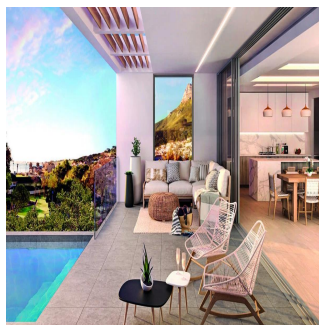

qm Ploshchad' zemel'nogo uchastka mashin mesta dlya

David Sedgwick

Horizon Capital Residential

Cape Town, South Africa - Mestnoye Vremya

+27 072 385 4386

The four residences are works of contemporary architecture, integrated into their surroundings through the use of natural materials and simple primal forms. As homes in one of the country's prime seaside locations, they are designed to combine simplicity and sophistication, relaxation and urbanity. With a strong flow between the inside and outside, the homes are connected to magnificent views on all sides. At the heart of each building is a green space – either a water-wise garden or courtyard – that continues nature's presence into the interior of each residence.

Dostupna S: 02.05.2019

Pol: 4

Etazhi: 4

God Postroyki: 2017 Avtomobil'nyye Prostranstva: 4

God Postroyki: 2017

Tip: Ofis

Nestled between Lion's Head, The Twelve Apostles and Camps Bay Beach, The Azure offers a sophisticated and relaxed lifestyle with contemporary yet timeless design. Four landmark residences in the heart of Camps Bay Village, just 150m from the beach.