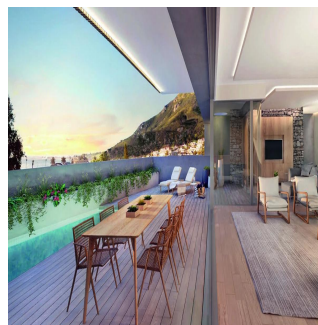

qm Ploshchad' zemel'nogo uchastka mashin mesta dlya

David Sedgwick

Horizon Capital Residential

Cape Town, South Africa - Mestnoye Vremya

+27 072 385 4386

The four residences are works of contemporary architecture, integrated into their surroundings through the use of natural materials and simple primal forms. As homes in one of the country's prime seaside locations, they are designed to combine simplicity and sophistication, relaxation and urbanity. With a strong flow between the inside and outside, the homes are connected to magnificent views on all sides. At the heart of each building is a green space – either a water-wise garden or courtyard – that continues nature's presence into the interior of each residence.

Dostupna S: 02.05.2019

Pol: 4

Etazhi: 4

God Postroyki: 2017 Avtomobil'nyye Prostranstva: 4

God Postroyki: 2017

Tip: Ofis

Nestled between Lion's Head, The Twelve Apostles and Camps Bay Beach, The Azure offers a sophisticated and relaxed lifestyle with contemporary yet timeless design. Four landmark residences in the heart of Camps Bay Village, just 150m from the beach.