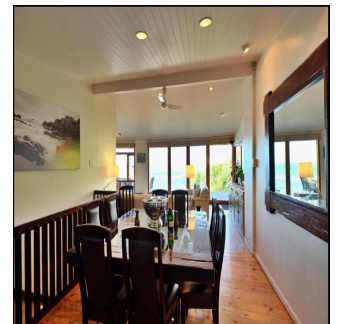

3 vannyye
komnaty

3 etazhi

3 qm Ploshchad'
zemel'nogo uchastka mashin**Padeco Realty**

Padeco Realty

Panamá, Panama - Mestnoye Vremya

+507 67814141

DRIVE INTO YOUR OWN NORTH FACING BUNGALOW ON THE RIDGE OVERLOOKING THE FAMOUS CLIFTON BEACHES Perfectly positioned overlooking the beautiful Clifton beaches and taking in the exceptional advantage of mountain views. Enjoy the tranquil sounds of crashing waves on the shore whilst lounging next to the rim-flow pool and private garden, perfect for entertaining. The bungalow offers an open-plan lounge, dining room and kitchen flowing onto a large deck. 4 Bedrooms, 3 bathrooms, 3 parking bays and a rented tandem garage.