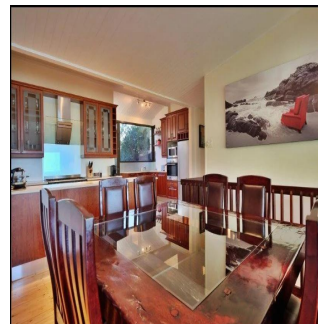

3 vannyye
komnaty

3 etazhi

3 qm Ploshchad'
zemel'nogo uchastka mashin**Padeco Realty**

Padeco Realty

Panamá, Panama - Mestnoye Vremya

+507 67814141

DRIVE INTO YOUR OWN NORTH FACING BUNGALOW ON THE RIDGE OVERLOOKING THE FAMOUS CLIFTON BEACHES Perfectly positioned overlooking the beautiful Clifton beaches and taking in the exceptional advantage of mountain views. Enjoy the tranquil sounds of crashing waves on the shore whilst lounging next to the rim-flow pool and private garden, perfect for entertaining. The bungalow offers an open-plan lounge, dining room and kitchen flowing onto a large deck. 4 Bedrooms, 3 bathrooms, 3 parking bays and a rented tandem garage.