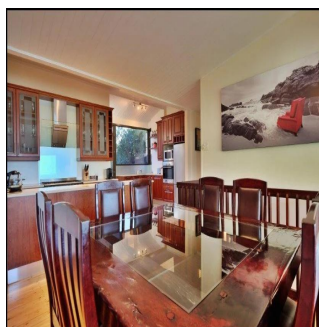

3 etazhi

3 qm Ploshchad' 3 mesta dlya zemel'nogo uchastka mashin

**Padeco Realty**  
Padeco Realty  
Panamá, Panama - Mestnoye Vremya

+507 67814141

DRIVE INTO YOUR OWN NORTH FACING BUNGALOW ON THE RIDGE OVERLOOKING THE FAMOUS CLIFTON BEACHES Perfectly positioned overlooking the beautiful Clifton beaches and taking in the exceptional advantage of mountain views. Enjoy the tranquil sounds of crashing waves on the shore whilst lounging next to the rim-flow pool and private garden, perfect for entertaining. The bungalow offers an open-plan lounge, dining room and kitchen flowing onto a large deck. 4 Bedrooms, 3 bathrooms, 3 parking bays and a rented tandem garage.