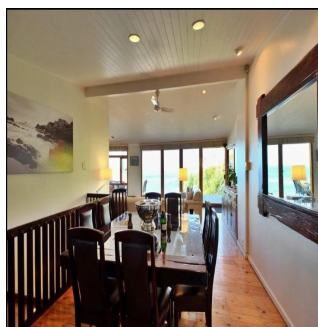

3 etazhi

3 qm Ploshchad' 3 mesta dlya zemel'nogo uchastka mashin

**Padeco Realty**  
Padeco Realty  
Panamá, Panama - Mestnoye Vremya

+507 67814141

DRIVE INTO YOUR OWN NORTH FACING BUNGALOW ON THE RIDGE OVERLOOKING THE FAMOUS CLIFTON BEACHES Perfectly positioned overlooking the beautiful Clifton beaches and taking in the exceptional advantage of mountain views. Enjoy the tranquil sounds of crashing waves on the shore whilst lounging next to the rim-flow pool and private garden, perfect for entertaining. The bungalow offers an open-plan lounge, dining room and kitchen flowing onto a large deck. 4 Bedrooms, 3 bathrooms, 3 parking bays and a rented tandem garage.