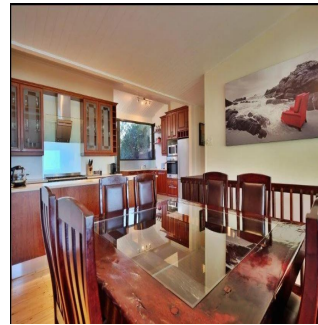

3 vannyye
komnaty

3 etazhi

3 qm Ploshchad'
zemel'nogo uchastka mashin**Padeco Realty**

Padeco Realty

Panamá, Panama - Mestnoye Vremya

+507 67814141

DRIVE INTO YOUR OWN NORTH FACING BUNGALOW ON THE RIDGE OVERLOOKING THE FAMOUS CLIFTON BEACHES Perfectly positioned overlooking the beautiful Clifton beaches and taking in the exceptional advantage of mountain views. Enjoy the tranquil sounds of crashing waves on the shore whilst lounging next to the rim-flow pool and private garden, perfect for entertaining. The bungalow offers an open-plan lounge, dining room and kitchen flowing onto a large deck. 4 Bedrooms, 3 bathrooms, 3 parking bays and a rented tandem garage.