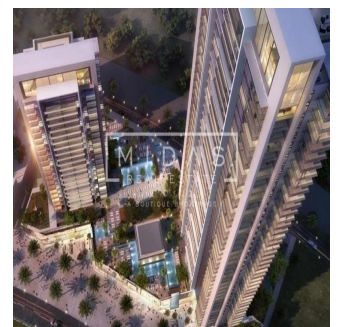

1 vannyye komnaty

1 etazhi

1 qft Ploshchad' 1 mesta dlya zemel'nogo uchastka mashin

**Tara Goldberg**

Panama Luxury Living

Panamá, Panama - Mestnoye Vremya

+507 6459-4848

Beautiful 1 Bedroom Apartment In Boulevard Crescent, Downtown Dubai. Twin tower development featuring 307 apartments. BLVD Crescent comprises two towers of 39 and 21 storeys. One to three bedroom apartments * Amenities include a landscaped podium offering an infinity pool and gym. Estimated Completion - Jan 2019 BLVD Crescent is a brand-new residential development within Downtown Dubai, billed as 'The Centre of Now'. The 500-acre community, today the world's most visited lifestyle and shopping destination, is an urban masterpiece.

Dostupna S: 01.01.1970

Pol: 4

Etazhi: 4

God Postroyki: 2017 Avtomobil'nyye Prostranstva: 4

God Postroyki: 2017

Tip: Ofis

BLVD Crescent is located halfway down Sheikh Mohammed bin Rashid Boulevard, across from the The Opera District. Downtown Dubai hosts a wide range of festivities year-round including the Downtown Dubai New Year's Eve Gala, the Dubai Festival of Lights, Emirates Classic Car Festival and The Parade – Downtown Dubai, UAE National Day.