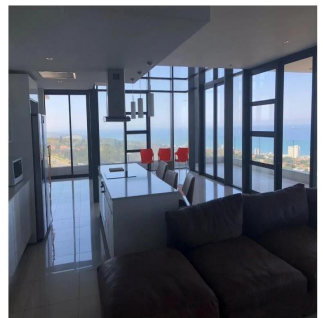

4 vannyye komnaty

4 etazhi

4 qm Ploshchad' 4 mesta dlya zemel'nogo uchastka mashin

Pramil Maharaj

Prime Property South Africa

Umhlanga, South Africa - Mestnoye Vremya

+27 0849999099

PRIME PROPERTY - HERRWOOD SKYE Situated in sough after Herrwood Skye. This double volume contemporary styled Penthouse overlooks the Umhlanga Ridge, Umhlanga Rocks area with stunning sea views of the East Coast from Umdloti to Durban beach front. Ideal for the travelling husband's peace of mind as it provides the perfect lock up and go home. As you walk in you immediately feel at home with its open plan living area. Large lounge, dining room and double lounge opens onto wrap around balcony with amazing sea view. White kitchen with Granite tops and separate scullery / laundry room. Double volume bedroom with main ensuite and Guest toilet. Upstairs is a pajama lounge and 3 huge bedrooms all ensuite. The whole unit has porcelain tiles with the bedrooms are carpeted. Down lighters give the ambiance of calm and serenity. 3 Under cover parking's. The complex offers a indoor gym and heated pool. 2 lifts, Reception area, 24 hour guarded security, CCTV, access control and gated. Close to all major amenity's including highways, schools, Umhlanga Beach, Gateway Theater of Shopping and religious centers. Call me now to view