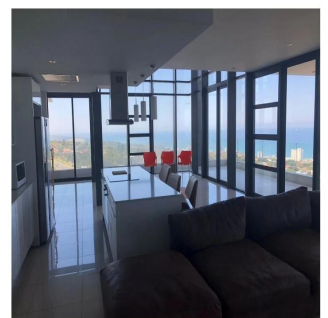

4 vannyye komnaty

4 etazhi

4 qm Ploshchad' 4 mesta dlya zemel'nogo uchastka mashin

Prnil Maharaj

Prime Property South Africa

Umhlanga, South Africa - Mestnoye Vremya

+27 0849999099

PRIME PROPERTY - HERRWOOD SKYE Situated in sough after Herrwood Skye. This double volume contemporary styled Penthouse overlooks the Umhlanga Ridge, Umhlanga Rocks area with stunning sea views of the East Coast from Umdloti to Durban beach front. Ideal for the travelling husband's peace of mind as it provides the perfect lock up and go home. As you walk in you immediately feel at home with its open plan living area. Large lounge, dining room and double lounge opens onto wrap around balcony with amazing sea view. White kitchen with Granite tops and separate scullery / laundry room. Double volume bedroom with main ensuite and Guest toilet. Upstairs is a pajama lounge and 3 huge bedrooms all ensuite. The whole unit has porcelain tiles with the bedrooms are carpeted. Down lighters give the ambiance of calm and serenity. 3 Under cover parking's. The complex offers a indoor gym and heated pool. 2 lifts, Reception area, 24 hour guarded security, CCTV, access control and gated. Close to all major amenity's including highways, schools, Umhlanga Beach, Gateway Theater of Shopping and religious centers. Call me now to view