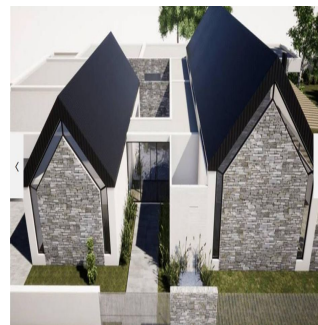

Pentkhaus

Single Storey 4 Bedroom Family Dream House For Sale In Houghton Estate

, , 2198,

PRODAZHNAYA TSENA

USD 608739.00

🏠 450 qm

🏠 8 komnaty

🛏️ 4 spal'ni

🚿 4 vannyye komnaty

🏠 4 etazhi

📐 4 qm Ploshchad' 📍 4 mesta dlya zemel'nogo uchastka mashin

Ephraim Zaslansky

Firzt Realty

Johannesburg, South Africa - Mestnoye Vremya

27 11 731 0300