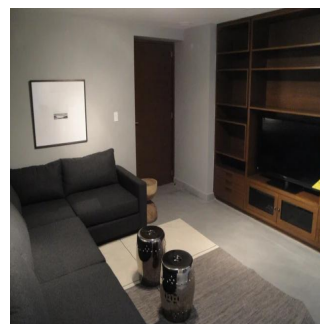

Dostupna S: 30.08.2019

Pol: 4

Etazhi: 4

God Postroyki: 2017 Avtomobil'nyye Prostranstva: 4

God Postroyki: 2017

Tip: Ofis