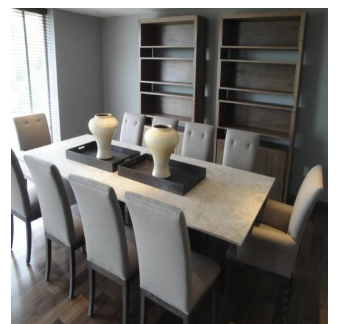

Dostupna S: 30.08.2019

Pol: 4

Etazhi: 4

God Postroyki: 2017 Avtomobil'nyye Prostranstva: 4

God Postroyki: 2017

Tip: Ofis