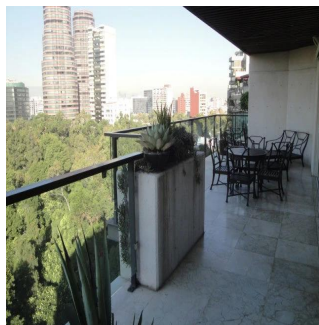

Beautiful VIP 2-level Penthouse. Fully furnished. 3 bedrooms with bathroom. Master bedroom with large dressing-room and jacuzzi. 656 sqft of terraces. TV area and office,..2 car parking. Security, Awesome view of Park and Chapultepec Castle.