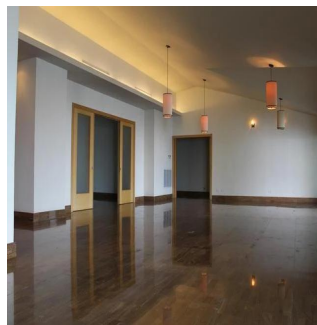

UNIQUE EXTREMELY LUXURIOUS, SPACIOUS AND PRIVATE, VIP COMMON AREAS

Dostupna S: 21.08.2019

Pol: 4

Etazhi: 4

God Postroyki: 2017 Avtomobil'nyye Prostranstva: 4

God Postroyki: 2017

Tip: Ofis