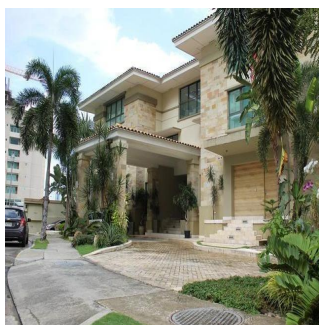

Pentkhaus

Luxurious Private And Spacious Apartment In Pacific Point

'''

YEZHEMESYACHNAYA ARENDA TSENA

USD 9500.00

🏠 800 qm

🏠 6 komnaty

🛏️ 3 spal'ni

🚿 3 vannyye komnaty

🏢 3 etazhi

📐 3 qm Ploshchad' 📍 3 mesta dlya zemel'nogo uchastka mashin

Frank Morrice Arias

Servmor Realty

Panamá, Panama - Mestnoye Vremya

+507 6670-1137

UNIQUE EXTREMELY LUXURIOUS, SPACIOUS AND PRIVATE, VIP COMMON AREAS