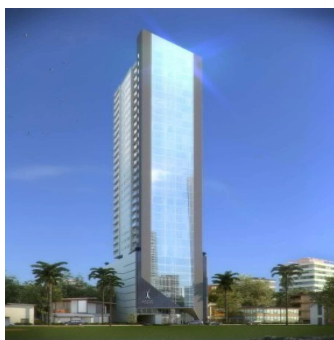

Pentkhaus

Apartments For Sale In Jade Tower

'''

PRODAZHNAYA TSENA

USD 607700.00

🏠 172 qm

🏠 5 komnaty

🚗 3 spal'ni

🚿 2 vannyye komnaty

🏠 2 etazhi

📐 2 qm Ploshchad' 📍 2 mesta dlya zemel'nogo uchastka mashin

Iv?n Carlucci Sucre

Inversiones Natasha

Panamá, Panama - Mestnoye Vremya

☎ +507 300 1111

Dostupna S: 20.08.2019

Pol: 4

Etazhi: 4

God Postroyki: 2017

Avtomobil'nyye Prostranstva: 4

God Postroyki: 2017

Tip: Ofis