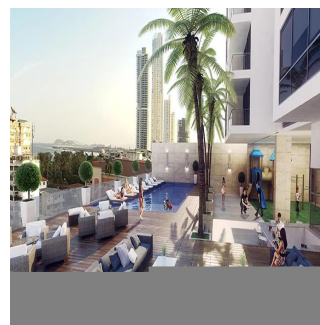

Dostupna S: 20.08.2019

Pol: 4

Etazhi: 4

God Postroyki: 2017 Avtomobil'nyye Prostranstva: 4

God Postroyki: 2017

Tip: Ofis