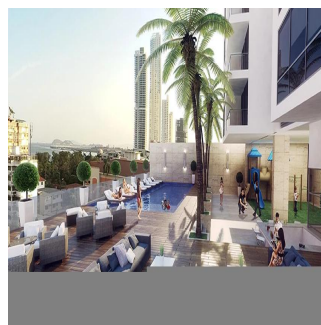

Dostupna S: 20.08.2019

Pol: 4

Etazhi: 4

God Postroyki: 2017 Avtomobil'nyye Prostranstva: 4

God Postroyki: 2017

Tip: Ofis