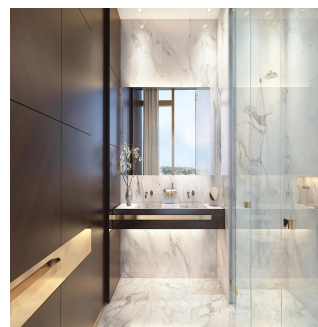

Ivan Sierra Inversiones

Panamá, Panama - Mestnoye Vremya

**+507 236-8353**

Located in Santa María Golf & Country Club, the most prestigious residential area in Panama surrounded by a spectacular 18-hole golf course designed by Nicklaus Design, comes a project to give new meaning to the word "exclusivity." The architecture of the project was conceptualized by the renowned firm GVA Arquitectos and with interior design carried out under the guidelines and support of the renowned Italian brand FENDI, La Maison is a project that presents a luxurious tower with large spaces that offer a sophisticated lifestyle with a VIP treatment under the concierge service. APARTMENTS OF: 317M2 362M2 406M2 3 AND 4 BEDROOMS WITH PRIVATE BATHROOM ITALIAN KITCHEN WITH LUXURY FINISHES LARGE TERRACES WITH BEAUTIFUL VIEW 2 APARTMENTS BY FLAT WITH INDEPENDENT HALL PENTHOUSES AVAILABLE Request a meeting for more information