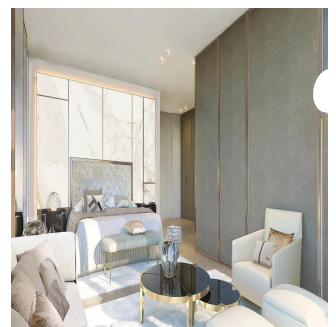

Ivan Sierra Inversiones

Panamá, Panama - Mestnoye Vremya

**+507 236-8353**

Located in Santa María Golf & Country Club, the most prestigious residential area in Panama surrounded by a spectacular 18-hole golf course designed by Nicklaus Design, comes a project to give new meaning to the word "exclusivity." The architecture of the project was conceptualized by the renowned firm GVA Arquitectos and with interior design carried out under the guidelines and support of the renowned Italian brand FENDI, La Maison is a project that presents a luxurious tower with large spaces that offer a sophisticated lifestyle with a VIP treatment under the concierge service. APARTMENTS OF: 317M2 362M2 406M2 3 AND 4 BEDROOMS WITH PRIVATE BATHROOM ITALIAN KITCHEN WITH LUXURY FINISHES LARGE TERRACES WITH BEAUTIFUL VIEW 2 APARTMENTS BY FLAT WITH INDEPENDENT HALL PENTHOUSES AVAILABLE Request a meeting for more information