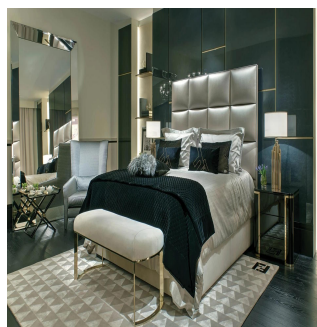

Ivan Sierra Inversiones

Panamá, Panama - Mestnoye Vremya

**+507 236-8353**

Located in Santa María Golf & Country Club, the most prestigious residential area in Panama surrounded by a spectacular 18-hole golf course designed by Nicklaus Design, comes a project to give new meaning to the word "exclusivity." The architecture of the project was conceptualized by the renowned firm GVA Arquitectos and with interior design carried out under the guidelines and support of the renowned Italian brand FENDI, La Maison is a project that presents a luxurious tower with large spaces that offer a sophisticated lifestyle with a VIP treatment under the concierge service. APARTMENTS OF: 317M2 362M2 406M2 3 AND 4 BEDROOMS WITH PRIVATE BATHROOM ITALIAN KITCHEN WITH LUXURY FINISHES LARGE TERRACES WITH BEAUTIFUL VIEW 2 APARTMENTS BY FLAT WITH INDEPENDENT HALL PENTHOUSES AVAILABLE Request a meeting for more information