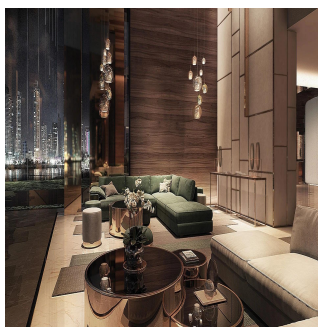

Ivan Sierra Inversiones

Panamá, Panama - Mestnoye Vremya

**+507 236-8353**

Located in Santa María Golf & Country Club, the most prestigious residential area in Panama surrounded by a spectacular 18-hole golf course designed by Nicklaus Design, comes a project to give new meaning to the word "exclusivity." The architecture of the project was conceptualized by the renowned firm GVA Arquitectos and with interior design carried out under the guidelines and support of the renowned Italian brand FENDI, La Maison is a project that presents a luxurious tower with large spaces that offer a sophisticated lifestyle with a VIP treatment under the concierge service. APARTMENTS OF: 317M2 362M2 406M2 3 AND 4 BEDROOMS WITH PRIVATE BATHROOM ITALIAN KITCHEN WITH LUXURY FINISHES LARGE TERRACES WITH BEAUTIFUL VIEW 2 APARTMENTS BY FLAT WITH INDEPENDENT HALL PENTHOUSES AVAILABLE Request a meeting for more information