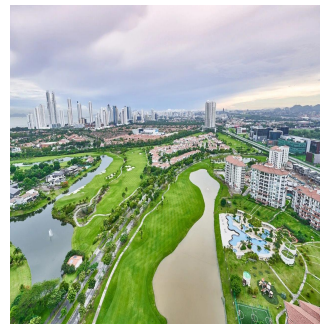

🚿 3 vannyye komnaty

🏗️ 3 etazhi

📐 3 qm Ploshchad' 📄 3 mesta dlya zemel'nogo uchastka mashin

Javier Sierra

Ivan Sierra Inversiones

Panamá, Panama - Mestnoye Vremya

+507 236-8353

A luxurious tower of 30 floors of residential apartments located in Santa María Golf & Country Club, one of the most exclusive projects in Panama, minutes from Costa del Este. La Vista on the Green is a luxury building with family apartments of impeccable finishes. With a privileged location and beautiful views of the golf course designed by Nicklaus Design, residents of Santa María Golf & Country Club can enjoy quick and easy access to Costa del Este, the city center, the best banking area, exclusive areas of shops and direct access to Tocumen International airport. Santa María is a luxury residential complex where modernity is combined with greenery, creating an incomparable lifestyle. The Santa Maria, a Luxury Collection Hotel & Golf Resort is a five-star urban resort that offers exceptional experiences to the most knowledgeable travelers who are looking for a true connection with the destination. The hotel has 182 luxury rooms and suites with Panamanian design elements. Surrounded by the extraordinary view of the professional golf course, designed by Nicklaus Design, the resort has three restaurants, an avant-garde spa, a gym with rejuvenating natural light, an outdoor pool overlooking the golf course and exceptional spaces for Events and meetings Our exclusive apartment is different from everyone in the building as it is a full 600 m2 flat with a large balcony that encourages you to relax with the beautiful views of the city's skyscrapers, the Pacific Ocean and the greenery of the golf course . Of course the best finishes that can be offered in marble floors, kitchen with island, marble envelopes in kitchen and bathrooms, excellent imported faucets and solid doors throughout the apartment. The building has all the amenities for the enjoyment of your family and loved ones.