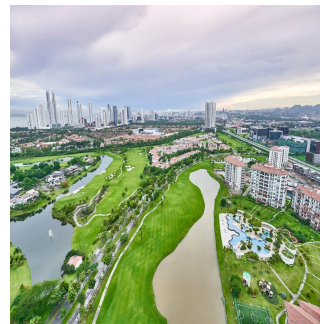

🏗️ 3 etazhi

📐 3 qm Ploshchad' 📄 3 mesta dlya zemel'nogo uchastka mashin

**Javier Sierra**

Ivan Sierra Inversiones

Panamá, Panama - Mestnoye Vremya

+507 236-8353

A luxurious tower of 30 floors of residential apartments located in Santa María Golf & Country Club, one of the most exclusive projects in Panama, minutes from Costa del Este. La Vista on the Green is a luxury building with family apartments of impeccable finishes. With a privileged location and beautiful views of the golf course designed by Nicklaus Design, residents of Santa María Golf & Country Club can enjoy quick and easy access to Costa del Este, the city center, the best banking area, exclusive areas of shops and direct access to Tocumen International airport. Santa María is a luxury residential complex where modernity is combined with greenery, creating an incomparable lifestyle. The Santa Maria, a Luxury Collection Hotel & Golf Resort is a five-star urban resort that offers exceptional experiences to the most knowledgeable travelers who are looking for a true connection with the destination. The hotel has 182 luxury rooms and suites with Panamanian design elements. Surrounded by the extraordinary view of the professional golf course, designed by Nicklaus Design, the resort has three restaurants, an avant-garde spa, a gym with rejuvenating natural light, an outdoor pool overlooking the golf course and exceptional spaces for Events and meetings Our exclusive apartment is different from everyone in the building as it is a full 600 m2 flat with a large balcony that encourages you to relax with the beautiful views of the city's skyscrapers, the Pacific Ocean and the greenery of the golf course . Of course the best finishes that can be offered in marble floors, kitchen with island, marble envelopes in kitchen and bathrooms, excellent imported faucets and solid doors throughout the apartment. The building has all the amenities for the enjoyment of your family and loved ones.