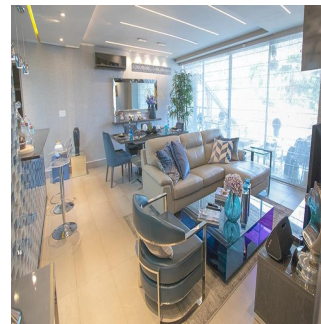

🚿 2 vannyye komnaty

🏗️ 2 etazhi

📐 2 qm Ploshchad' 📄 2 mesta dlya zemel'nogo uchastka mashin

Javier Sierra

Ivan Sierra Inversiones

Panamá, Panama - Mestnoye Vremya

☎️ +507 236-8353

With its privileged and elevated location in the Barrio de La Loma, one of the most exclusive residential areas of the city known for its tranquility and its spectacular panoramic views, Loma Vista Tower will rise with 31 floors in two towers under the same facade, divided with an independent lobby for each of the towers, providing greater privacy to its residents. Loma Vista Tower was designed by the internationally renowned architect firm Mallol & Mallol, with a modern and imposing facade, as well as its fine finishes and luxury details, its excellent distributions in each of its apartments, with wide areas and variety of footage. Among the spectacular facilities it will offer: - Apartments with 1 Parking - 5 high-speed elevators - Lobby for each of the towers - Balcony with panoramic views of the city - Imported kitchen furniture and granite countertops - Fine high-format coverings - It will have the most complete Social Area of Panama - 2 swimming pools for adults and 1 swimming pool for children - Gym area - Squash court - Playroom for children - Cinema Room - Party room - Lounge - Spa with sauna and bathroom Turkish - Jacuzzi