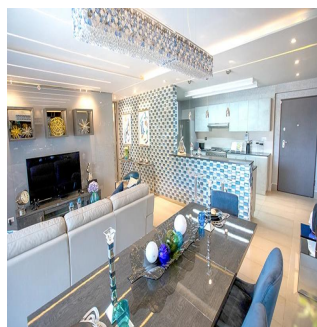

 2 vannyye komnaty

 2 etazhi

 2 qm Ploshchad'  2 mesta dlya zemel'nogo uchastka mashin

Javier Sierra

Ivan Sierra Inversiones

Panamá, Panama - Mestnoye Vremya

+507 236-8353

With its privileged and elevated location in the Barrio de La Loma, one of the most exclusive residential areas of the city known for its tranquility and its spectacular panoramic views, Loma Vista Tower will rise with 31 floors in two towers under the same facade, divided with an independent lobby for each of the towers, providing greater privacy to its residents. Loma Vista Tower was designed by the internationally renowned architect firm Mallol & Mallol, with a modern and imposing facade, as well as its fine finishes and luxury details, its excellent distributions in each of its apartments, with wide areas and variety of footage. Among the spectacular facilities it will offer: - Apartments with 1 Parking - 5 high-speed elevators - Lobby for each of the towers - Balcony with panoramic views of the city - Imported kitchen furniture and granite countertops - Fine high-format coverings - It will have the most complete Social Area of Panama - 2 swimming pools for adults and 1 swimming pool for children - Gym area - Squash court - Playroom for children - Cinema Room - Party room - Lounge - Spa with sauna and bathroom Turkish - Jacuzzi