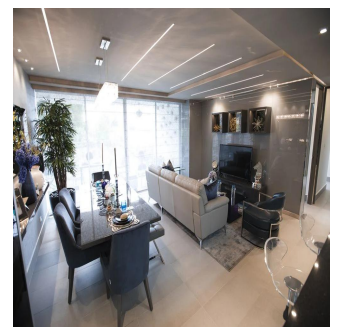

 2 vannyye komnaty

 2 etazhi

 2 qm Ploshchad'  2 mesta dlya zemel'nogo uchastka mashin

Javier Sierra

Ivan Sierra Inversiones

Panamá, Panama - Mestnoye Vremya

+507 236-8353

With its privileged and elevated location in the Barrio de La Loma, one of the most exclusive residential areas of the city known for its tranquility and its spectacular panoramic views, Loma Vista Tower will rise with 31 floors in two towers under the same facade, divided with an independent lobby for each of the towers, providing greater privacy to its residents. Loma Vista Tower was designed by the internationally renowned architect firm Mallol & Mallol, with a modern and imposing facade, as well as its fine finishes and luxury details, its excellent distributions in each of its apartments, with wide areas and variety of footage. Among the spectacular facilities it will offer: - Apartments with 1 Parking - 5 high-speed elevators - Lobby for each of the towers - Balcony with panoramic views of the city - Imported kitchen furniture and granite countertops - Fine high-format coverings - It will have the most complete Social Area of Panama - 2 swimming pools for adults and 1 swimming pool for children - Gym area - Squash court - Playroom for children - Cinema Room - Party room - Lounge - Spa with sauna and bathroom Turkish - Jacuzzi