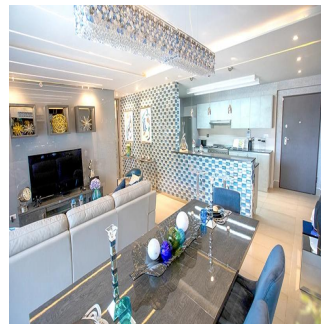

🚿 2 vannyye komnaty

🏗️ 2 etazhi

📐 2 qm Ploshchad' 📄 2 mesta dlya zemel'nogo uchastka mashin

Javier Sierra

Ivan Sierra Inversiones

Panamá, Panama - Mestnoye Vremya

☎️ +507 236-8353

With its privileged and elevated location in the Barrio de La Loma, one of the most exclusive residential areas of the city known for its tranquility and its spectacular panoramic views, Loma Vista Tower will rise with 31 floors in two towers under the same facade, divided with an independent lobby for each of the towers, providing greater privacy to its residents. Loma Vista Tower was designed by the internationally renowned architect firm Mallol & Mallol, with a modern and imposing facade, as well as its fine finishes and luxury details, its excellent distributions in each of its apartments, with wide areas and variety of footage. Among the spectacular facilities it will offer: - Apartments with 1 Parking - 5 high-speed elevators - Lobby for each of the towers - Balcony with panoramic views of the city - Imported kitchen furniture and granite countertops - Fine high-format coverings - It will have the most complete Social Area of Panama - 2 swimming pools for adults and 1 swimming pool for children - Gym area - Squash court - Playroom for children - Cinema Room - Party room - Lounge - Spa with sauna and bathroom Turkish - Jacuzzi