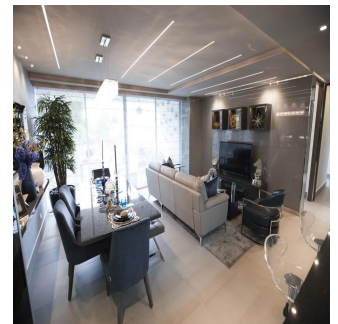

🚿 2 vannyye komnaty

🏗️ 2 etazhi

📐 2 qm Ploshchad' 📄 2 mesta dlya zemel'nogo uchastka mashin

Javier Sierra

Ivan Sierra Inversiones

Panamá, Panama - Mestnoye Vremya

☎️ +507 236-8353

With its privileged and elevated location in the Barrio de La Loma, one of the most exclusive residential areas of the city known for its tranquility and its spectacular panoramic views, Loma Vista Tower will rise with 31 floors in two towers under the same facade, divided with an independent lobby for each of the towers, providing greater privacy to its residents. Loma Vista Tower was designed by the internationally renowned architect firm Mallol & Mallol, with a modern and imposing facade, as well as its fine finishes and luxury details, its excellent distributions in each of its apartments, with wide areas and variety of footage. Among the spectacular facilities it will offer: - Apartments with 1 Parking - 5 high-speed elevators - Lobby for each of the towers - Balcony with panoramic views of the city - Imported kitchen furniture and granite countertops - Fine high-format coverings - It will have the most complete Social Area of Panama - 2 swimming pools for adults and 1 swimming pool for children - Gym area - Squash court - Playroom for children - Cinema Room - Party room - Lounge - Spa with sauna and bathroom Turkish - Jacuzzi