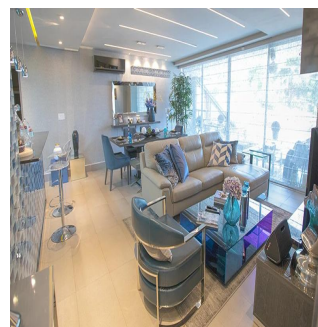

 2 vannyye komnaty

 2 etazhi

 2 qm Ploshchad'  2 mesta dlya zemel'nogo uchastka mashin

Javier Sierra

Ivan Sierra Inversiones

Panamá, Panama - Mestnoye Vremya

+507 236-8353

With its privileged and elevated location in the Barrio de La Loma, one of the most exclusive residential areas of the city known for its tranquility and its spectacular panoramic views, Loma Vista Tower will rise with 31 floors in two towers under the same facade, divided with an independent lobby for each of the towers, providing greater privacy to its residents. Loma Vista Tower was designed by the internationally renowned architect firm Mallol & Mallol, with a modern and imposing facade, as well as its fine finishes and luxury details, its excellent distributions in each of its apartments, with wide areas and variety of footage. Among the spectacular facilities it will offer: - Apartments with 1 Parking - 5 high-speed elevators - Lobby for each of the towers - Balcony with panoramic views of the city - Imported kitchen furniture and granite countertops - Fine high-format coverings - It will have the most complete Social Area of Panama - 2 swimming pools for adults and 1 swimming pool for children - Gym area - Squash court - Playroom for children - Cinema Room - Party room - Lounge - Spa with sauna and bathroom Turkish - Jacuzzi