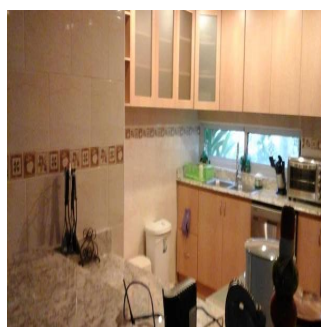

 5 vannyye komnaty

 5 etazhi

 5 qm Ploshchad'  5 mesta dlya zemel'nogo uchastka mashin

Pierre Marleau

Uncover Panama

Panama, Panama - Mestnoye Vremya

+507 6487-4686

Plan your next family vacation in this spectacular 4 bedroom and 4 (+.5) bathroom villa. Custom designed with extended living areas, an upgraded kitchen, walk-in closets, private swimming pool and 2 Jacuzzi. Fully landscaped with breathtaking views on the lake of the Royal Decameron Golf Course, nestled in Panama's most desired micro-climate. Take advantage of the Private Beach Club, offering a spacious restaurant, overlooking the beach, a large pool, and umbrellas with chairs at the beach for all to enjoy!