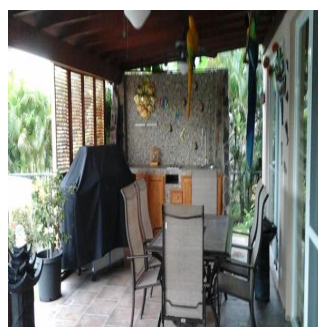

 5 vannyye komnaty

 5 etazhi

 5 qm Ploshchad'  5 mesta dlya zemel'nogo uchastka mashin

Pierre Marleau

Uncover Panama

Panama, Panama - Mestnoye Vremya

+507 6487-4686

Plan your next family vacation in this spectacular 4 bedroom and 4 (+.5) bathroom villa. Custom designed with extended living areas, an upgraded kitchen, walk-in closets, private swimming pool and 2 Jacuzzi. Fully landscaped with breathtaking views on the lake of the Royal Decameron Golf Course, nestled in Panama's most desired micro-climate. Take advantage of the Private Beach Club, offering a spacious restaurant, overlooking the beach, a large pool, and umbrellas with chairs at the beach for all to enjoy!