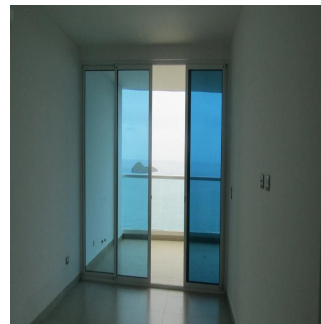

 3 vannyye komnaty

 3 etazhi

 3 qm Ploshchad'  3 mesta dlya zemel'nogo uchastka mashin

Pierre Marleau

Uncover Panama

Panama, Panama - Mestnoye Vremya

+507 6487-4686

Enjoy the most spectacular beach on the Pacific Coastline in this four bedrooms and four half bathrooms, Luxury condo completely furnished with top-of-the-line gourmet kitchen, Elegantly designed, Maid room, Samsung inverter air conditioners of 18,000 btu. The covered private terrace displays and is breath taking panoramic views of the Pacific ocean and white sandy beach know as Costa Blanca.