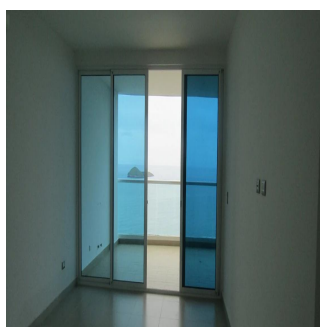

 3 vannyye komnaty

 3 etazhi

 3 qm Ploshchad'  3 mesta dlya zemel'nogo uchastka mashin

Pierre Marleau

Uncover Panama

Panama, Panama - Mestnoye Vremya

+507 6487-4686

Enjoy the most spectacular beach on the Pacific Coastline in this four bedrooms and four half bathrooms, Luxury condo completely furnished with top-of-the-line gourmet kitchen, Elegantly designed, Maid room, Samsung inverter air conditioners of 18,000 btu. The covered private terrace displays and is breath taking panoramic views of the Pacific ocean and white sandy beach know as Costa Blanca.