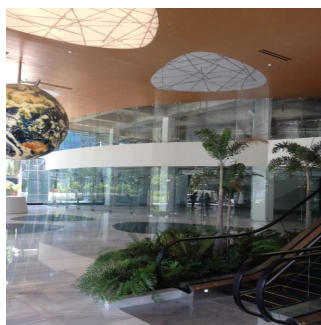

Pentkhaus

Brand New Luxury Offices In Costa Del Este In Panama City Panama

Singapore, Singapore, Singapore, , , ,

YEZHEMESYACHNAYA ARENDA TSENA

$ 5000.00

🏠 230 qm

🏠 0 komnaty

🛏️ 0 spal'ni

🚿 0 vannyye komnaty

🏠 0 etazhi

📏 0 qm Ploshchad' 📍 0 mesta dlya zemel'nogo uchastka mashin

Inside Panama Real Estate
Inside Panama Real Estate
Chame, Panama - Mestnoye Vremya

+507 345-4655

Dostupna S: 14.08.2019

Pol: 4

Etazhi: 4

God Postroyki: 2017 Avtomobil'nyye Prostranstva: 4

God Postroyki: 2017

Tip: Ofis