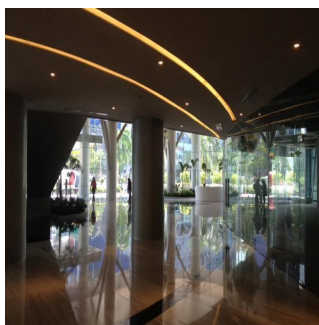

Pentkhaus

Brand New Luxury Offices In Costa Del Este In Panama City Panama

Singapore, Singapore, Singapore, , , ,

YEZHEMESYACHNAYA ARENDA TSENA

$ 5000.00

🏠 230 qm

🏠 0 komnaty

🛏️ 0 spal'ni

🚿 0 vannyye komnaty

🏠 0 etazhi

📏 0 qm Ploshchad' 📍 0 mesta dlya zemel'nogo uchastka mashin

Inside Panama Real Estate
Inside Panama Real Estate
Chame, Panama - Mestnoye Vremya

+507 345-4655

Dostupna S: 14.08.2019

Pol: 4

Etazhi: 4

God Postroyki: 2017 Avtomobil'nyye Prostranstva: 4

God Postroyki: 2017

Tip: Ofis