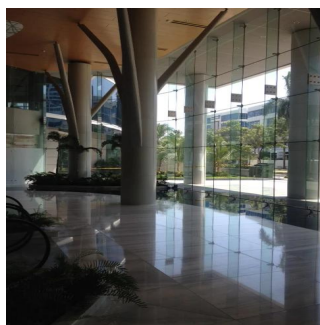

Pentkhaus

Brand New Luxury Offices In Costa Del Este In Panama City Panama

Singapore, Singapore, Singapore, , , ,

YEZHEMESYACHNAYA ARENDA TSENA

USD 5000.00

🏠 230 qm

🏠 0 komnaty

🛏️ 0 spal'ni

🚿 0 vannyye komnaty

🏠 0 etazhi

📏 0 qm Ploshchad' 📍 0 mesta dlya zemel'nogo uchastka mashin

Inside Panama Real Estate
Inside Panama Real Estate
Chame, Panama - Mestnoye Vremya

+507 345-4655

Dostupna S: 14.08.2019

Pol: 4

Etazhi: 4

God Postroyki: 2017 Avtomobil'nyye Prostranstva: 4

God Postroyki: 2017

Tip: Ofis