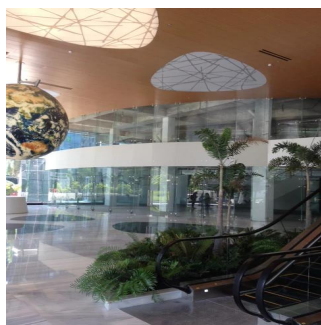

Pentkhaus

Brand New Luxury Offices In Costa Del Este In Panama City Panama

Singapore, Singapore, Singapore, , , ,

YEZHEMESYACHNAYA ARENDA TSENA

USD 5000.00

🏠 230 qm

🏠 0 komnaty

🛏️ 0 spal'ni

🚿 0 vannyye komnaty

🏠 0 etazhi

📏 0 qm Ploshchad' 📍 0 mesta dlya zemel'nogo uchastka mashin

Inside Panama Real Estate
Inside Panama Real Estate
Chame, Panama - Mestnoye Vremya

+507 345-4655

Dostupna S: 14.08.2019

Pol: 4

Etazhi: 4

God Postroyki: 2017 Avtomobil'nyye Prostranstva: 4

God Postroyki: 2017

Tip: Ofis