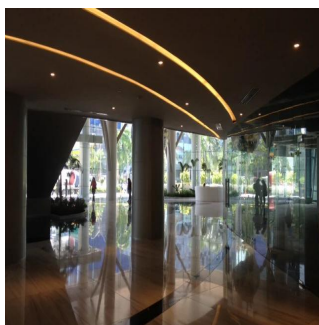

Pentkhaus

Brand New Luxury Offices In Costa Del Este In Panama City Panama

Singapore, Singapore, Singapore, , , ,

YEZHEMESYACHNAYA ARENDA TSENA

USD 5000.00

🏠 230 qm

🏠 0 komnaty

🛏️ 0 spal'ni

🚿 0 vannyye komnaty

🏠 0 etazhi

📏 0 qm Ploshchad' 📍 0 mesta dlya zemel'nogo uchastka mashin

Inside Panama Real Estate
Inside Panama Real Estate
Chame, Panama - Mestnoye Vremya

+507 345-4655

Dostupna S: 14.08.2019

Pol: 4

Etazhi: 4

God Postroyki: 2017 Avtomobil'nyye Prostranstva: 4

God Postroyki: 2017

Tip: Ofis