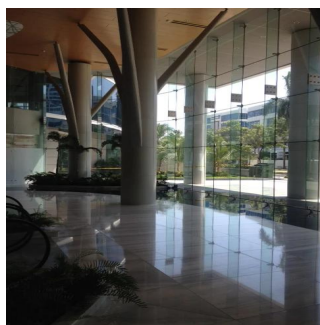

Pentkhaus

Brand New Luxury Offices In Costa Del Este In Panama City Panama

Singapore, Singapore, Singapore, , , ,

YEZHEMESYACHNAYA ARENDA TSENA

$ 5000.00

🏠 230 qm

🏠 0 komnaty

🛏️ 0 spal'ni

🚿 0 vannyye komnaty

🏠 0 etazhi

📏 0 qm Ploshchad' 📍 0 mesta dlya zemel'nogo uchastka mashin

Inside Panama Real Estate
Inside Panama Real Estate
Chame, Panama - Mestnoye Vremya

+507 345-4655

Dostupna S: 14.08.2019

Pol: 4

Etazhi: 4

God Postroyki: 2017 Avtomobil'nyye Prostranstva: 4

God Postroyki: 2017

Tip: Ofis