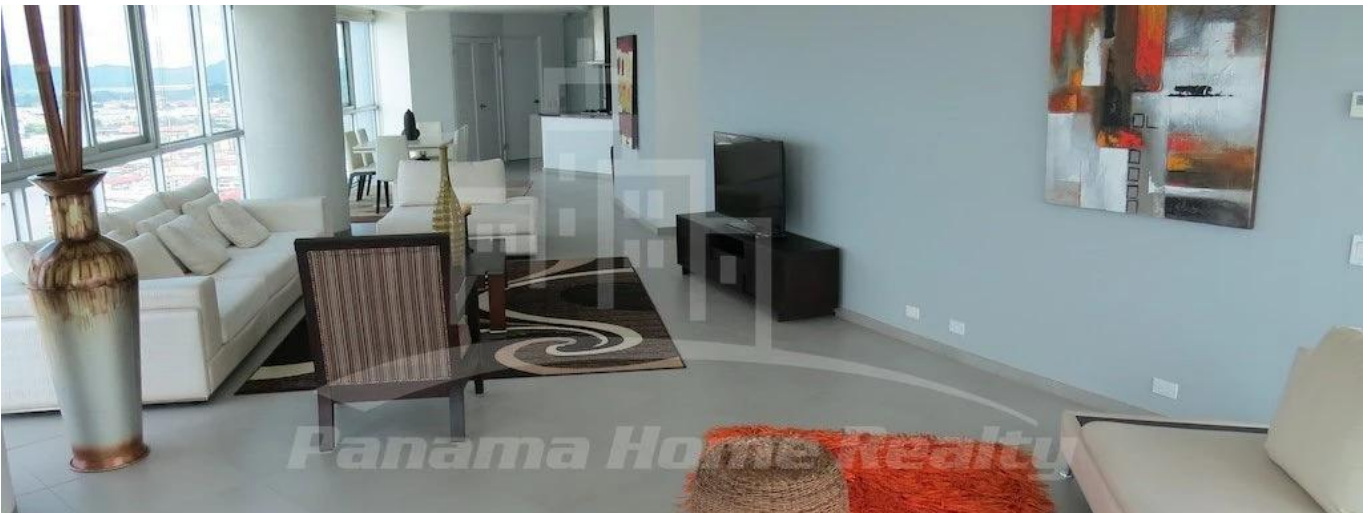

🚿 2 vannyye komnaty

🏢 2 etazhi

📐 2 qm Ploshchad' 📍 2 mesta dlya zemel'nogo uchastka mashin

Pavlina Srubarova

Panama Home Realty

Panamá, Panama - Mestnoye Vremya

+507 66986850

Panama Home Realty offering luxury apartments in Club which is located in the heart of Panama's Business Center. This project extends along Avenida Balboa allowing for an amazing experience and panoramic views of the Pacific Ocean and the Panama City skyline. Panama Home Realty is offering luxury apartments in Club Tower spacious one, two or three bedrooms apartments for sale or for rent, A / B / C / D / E available in high or low levels. Each apartment comes with appliances, including washing center (washer and dryer), dishwasher, microwave, stove with grease extractor, fridge. All units have a fantastic sea view and 2 or 3 balconies. Club Tower is destined to be a premier address. The building stands 57 stories high with 210 lusciously designed residential units with top-of-the-line finishes and amenities. Entering the building, you are immediately greeted with an elegant porte-cochere, flanked with a magnificent waterfall, landscaping, and reflecting pools. Along with the beautiful surroundings, the Club Tower has 24-hour covered valet parking service, a welcoming concierge service and door attendant, and full security services with monitored cameras. The security service is also present in our high-speed, semi-private elevators. The units of the Club Tower Panama were designed with ease and comfort in mind. Balboa Avenue itself is surrounded by the Bay of Panama to the north and the most prestigious, flourishing regions in Panama, including Punta Pacifica and Punta Paitilla to the East, and the Casco Viejo Historic Center and Amador to the West. The Club Tower is also conveniently located 20 minutes from the Panama Tocumen International Airport. Two-story Grand Entrance Lobby with Porte Cochere, magnificent waterfall, elegantly landscaped entryway and reflecting pools. 24 hour covered valet parking service, concierge service, door attendant and full-security service with monitored cameras. Security controlled high speed semi private elevators. Two level glass walled high-tech fitness center overlooking the Island Oasis pool lounge and with amazing views of the bay. Lushly designed Island Oasis pool lounge with sunrise and sunset infinity edge pools, private cabanas and views overlooking the bay and the city. Private landscaped gardens of lush palm groves and tropical plants with play ground for children. Fully equipped fitness center and spa. Grand ballroom. Bussiness and conference center. The Club Tower Panama features a Private Nautical Club with boating and fishing vessels the Explorer and the Escapade to be used at your availability all year long, providing for all your boating needs such as rental, storage, repair and maintenance.