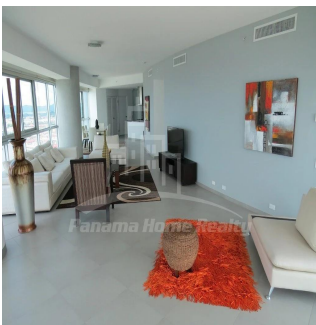

🚿 2 vannyye komnaty

🏢 2 etazhi

📐 2 qm Ploshchad' 📍 2 mesta dlya zemel'nogo uchastka mashin

Pavlina Srubarova

Panama Home Realty

Panamá, Panama - Mestnoye Vremya

+507 66986850

Panama Home Realty offering luxury apartments in Club which is located in the heart of Panama's Business Center. This project extends along Avenida Balboa allowing for an amazing experience and panoramic views of the Pacific Ocean and the Panama City skyline. Panama Home Realty is offering luxury apartments in Club Tower spacious one, two or three bedrooms apartments for sale or for rent, A / B / C / D / E available in high or low levels. Each apartment comes with appliances, including washing center (washer and dryer), dishwasher, microwave, stove with grease extractor, fridge. All units have a fantastic sea view and 2 or 3 balconies. Club Tower is destined to be a premier address. The building stands 57 stories high with 210 lusciously designed residential units with top-of-the-line finishes and amenities. Entering the building, you are immediately greeted with an elegant porte-cochere, flanked with a magnificent waterfall, landscaping, and reflecting pools. Along with the beautiful surroundings, the Club Tower has 24-hour covered valet parking service, a welcoming concierge service and door attendant, and full security services with monitored cameras. The security service is also present in our high-speed, semi-private elevators. The units of the Club Tower Panama were designed with ease and comfort in mind. Balboa Avenue itself is surrounded by the Bay of Panama to the north and the most prestigious, flourishing regions in Panama, including Punta Pacifica and Punta Paitilla to the East, and the Casco Viejo Historic Center and Amador to the West. The Club Tower is also conveniently located 20 minutes from the Panama Tocumen International Airport. Two-story Grand Entrance Lobby with Porte Cochere, magnificent waterfall, elegantly landscaped entryway and reflecting pools. 24 hour covered valet parking service, concierge service, door attendant and full-security service with monitored cameras. Security controlled high speed semi private elevators. Two level glass walled high-tech fitness center overlooking the Island Oasis pool lounge and with amazing views of the bay. Lushly designed Island Oasis pool lounge with sunrise and sunset infinity edge pools, private cabanas and views overlooking the bay and the city. Private landscaped gardens of lush palm groves and tropical plants with play ground for children. Fully equipped fitness center and spa. Grand ballroom. Bussiness and conference center. The Club Tower Panama features a Private Nautical Club with boating and fishing vessels the Explorer and the Escapade to be used at your availability all year long, providing for all your boating needs such as rental, storage, repair and maintenance.