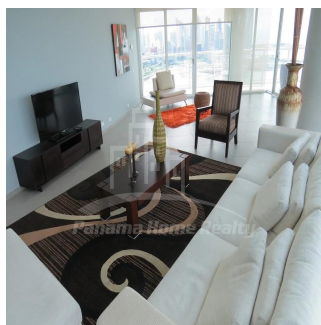

🚿 2 vannyye komnaty

🏢 2 etazhi

📏 2 qm Ploshchad' 📍 2 mesta dlya zemel'nogo uchastka mashin

Pavlina Srubarova

Panama Home Realty

Panamá, Panama - Mestnoye Vremya

+507 66986850

Panama Home Realty offering luxury apartments in Club which is located in the heart of Panama's Business Center. This project extends along Avenida Balboa allowing for an amazing experience and panoramic views of the Pacific Ocean and the Panama City skyline. Panama Home Realty is offering luxury apartments in Club Tower spacious one, two or three bedrooms apartments for sale or for rent, A / B / C / D / E available in high or low levels. Each apartment comes with appliances, including washing center (washer and dryer), dishwasher, microwave, stove with grease extractor, fridge. All units have a fantastic sea view and 2 or 3 balconies. Club Tower is destined to be a premier address. The building stands 57 stories high with 210 lusciously designed residential units with top-of-the-line finishes and amenities. Entering the building, you are immediately greeted with an elegant porte-cochere, flanked with a magnificent waterfall, landscaping, and reflecting pools. Along with the beautiful surroundings, the Club Tower has 24-hour covered valet parking service, a welcoming concierge service and door attendant, and full security services with monitored cameras. The security service is also present in our high-speed, semi-private elevators. The units of the Club Tower Panama were designed with ease and comfort in mind. Balboa Avenue itself is surrounded by the Bay of Panama to the north and the most prestigious, flourishing regions in Panama, including Punta Pacifica and Punta Paitilla to the East, and the Casco Viejo Historic Center and Amador to the West. The Club Tower is also conveniently located 20 minutes from the Panama Tocumen International Airport. Two-story Grand Entrance Lobby with Porte Cochere, magnificent waterfall, elegantly landscaped entryway and reflecting pools. 24 hour covered valet parking service, concierge service, door attendant and full-security service with monitored cameras. Security controlled high speed semi private elevators. Two level glass walled high-tech fitness center overlooking the Island Oasis pool lounge and with amazing views of the bay. Lushly designed Island Oasis pool lounge with sunrise and sunset infinity edge pools, private cabanas and views overlooking the bay and the city. Private landscaped gardens of lush palm groves and tropical plants with play ground for children. Fully equipped fitness center and spa. Grand ballroom. Business and conference center. The Club Tower Panama features a Private Nautical Club with boating and fishing vessels the Explorer and the Escapade to be used at your availability all year long, providing for all your boating needs such as rental, storage, repair and maintenance.