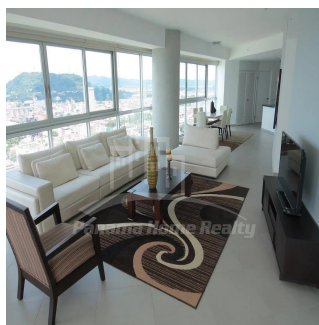

🚿 2 vannyye komnaty

🏢 2 etazhi

📏 2 qm Ploshchad' 📍 2 mesta dlya zemel'nogo uchastka mashin

Pavlina Srubarova

Panama Home Realty

Panamá, Panama - Mestnoye Vremya

+507 66986850

Panama Home Realty offering luxury apartments in Club which is located in the heart of Panama's Business Center. This project extends along Avenida Balboa allowing for an amazing experience and panoramic views of the Pacific Ocean and the Panama City skyline. Panama Home Realty is offering luxury apartments in Club Tower spacious one, two or three bedrooms apartments for sale or for rent, A / B / C / D / E available in high or low levels. Each apartment comes with appliances, including washing center (washer and dryer), dishwasher, microwave, stove with grease extractor, fridge. All units have a fantastic sea view and 2 or 3 balconies. Club Tower is destined to be a premier address. The building stands 57 stories high with 210 lusciously designed residential units with top-of-the-line finishes and amenities. Entering the building, you are immediately greeted with an elegant porte-cochere, flanked with a magnificent waterfall, landscaping, and reflecting pools. Along with the beautiful surroundings, the Club Tower has 24-hour covered valet parking service, a welcoming concierge service and door attendant, and full security services with monitored cameras. The security service is also present in our high-speed, semi-private elevators. The units of the Club Tower Panama were designed with ease and comfort in mind. Balboa Avenue itself is surrounded by the Bay of Panama to the north and the most prestigious, flourishing regions in Panama, including Punta Pacifica and Punta Paitilla to the East, and the Casco Viejo Historic Center and Amador to the West. The Club Tower is also conveniently located 20 minutes from the Panama Tocumen International Airport. Two-story Grand Entrance Lobby with Porte Cochere, magnificent waterfall, elegantly landscaped entryway and reflecting pools. 24 hour covered valet parking service, concierge service, door attendant and full-security service with monitored cameras. Security controlled high speed semi private elevators. Two level glass walled high-tech fitness center overlooking the Island Oasis pool lounge and with amazing views of the bay. Lushly designed Island Oasis pool lounge with sunrise and sunset infinity edge pools, private cabanas and views overlooking the bay and the city. Private landscaped gardens of lush palm groves and tropical plants with play ground for children. Fully equipped fitness center and spa. Grand ballroom. Business and conference center. The Club Tower Panama features a Private Nautical Club with boating and fishing vessels the Explorer and the Escapade to be used at your availability all year long, providing for all your boating needs such as rental, storage, repair and maintenance.