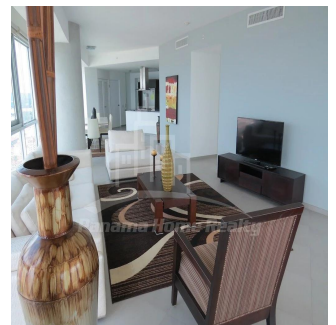

🚿 2 vannyye komnaty

🏢 2 etazhi

📐 2 qm Ploshchad' 📍 2 mesta dlya zemel'nogo uchastka mashin

Pavlina Srubarova

Panama Home Realty

Panamá, Panama - Mestnoye Vremya

+507 66986850

Panama Home Realty offering luxury apartments in Club which is located in the heart of Panama's Business Center. This project extends along Avenida Balboa allowing for an amazing experience and panoramic views of the Pacific Ocean and the Panama City skyline. Panama Home Realty is offering luxury apartments in Club Tower spacious one, two or three bedrooms apartments for sale or for rent, A / B / C / D / E available in high or low levels. Each apartment comes with appliances, including washing center (washer and dryer), dishwasher, microwave, stove with grease extractor, fridge. All units have a fantastic sea view and 2 or 3 balconies. Club Tower is destined to be a premier address. The building stands 57 stories high with 210 lusciously designed residential units with top-of-the-line finishes and amenities. Entering the building, you are immediately greeted with an elegant porte-cochere, flanked with a magnificent waterfall, landscaping, and reflecting pools. Along with the beautiful surroundings, the Club Tower has 24-hour covered valet parking service, a welcoming concierge service and door attendant, and full security services with monitored cameras. The security service is also present in our high-speed, semi-private elevators. The units of the Club Tower Panama were designed with ease and comfort in mind. Balboa Avenue itself is surrounded by the Bay of Panama to the north and the most prestigious, flourishing regions in Panama, including Punta Pacifica and Punta Paitilla to the East, and the Casco Viejo Historic Center and Amador to the West. The Club Tower is also conveniently located 20 minutes from the Panama Tocumen International Airport. Two-story Grand Entrance Lobby with Porte Cochere, magnificent waterfall, elegantly landscaped entryway and reflecting pools. 24 hour covered valet parking service, concierge service, door attendant and full-security service with monitored cameras. Security controlled high speed semi private elevators. Two level glass walled high-tech fitness center overlooking the Island Oasis pool lounge and with amazing views of the bay. Lushly designed Island Oasis pool lounge with sunrise and sunset infinity edge pools, private cabanas and views overlooking the bay and the city. Private landscaped gardens of lush palm groves and tropical plants with play ground for children. Fully equipped fitness center and spa. Grand ballroom. Bussiness and conference center. The Club Tower Panama features a Private Nautical Club with boating and fishing vessels the Explorer and the Escapade to be used at your availability all year long, providing for all your boating needs such as rental, storage, repair and maintenance.