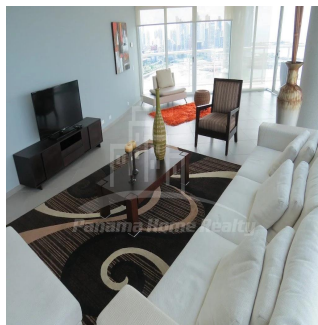

🚿 2 vannyye komnaty

🏢 2 etazhi

📐 2 qm Ploshchad' 📍 2 mesta dlya zemel'nogo uchastka mashin

Pavlina Srubarova

Panama Home Realty

Panamá, Panama - Mestnoye Vremya

+507 66986850

Panama Home Realty offering luxury apartments in Club which is located in the heart of Panama's Business Center. This project extends along Avenida Balboa allowing for an amazing experience and panoramic views of the Pacific Ocean and the Panama City skyline. Panama Home Realty is offering luxury apartments in Club Tower spacious one, two or three bedrooms apartments for sale or for rent, A / B / C / D / E available in high or low levels. Each apartment comes with appliances, including washing center (washer and dryer), dishwasher, microwave, stove with grease extractor, fridge. All units have a fantastic sea view and 2 or 3 balconies. Club Tower is destined to be a premier address. The building stands 57 stories high with 210 lusciously designed residential units with top-of-the-line finishes and amenities. Entering the building, you are immediately greeted with an elegant porte-cochere, flanked with a magnificent waterfall, landscaping, and reflecting pools. Along with the beautiful surroundings, the Club Tower has 24-hour covered valet parking service, a welcoming concierge service and door attendant, and full security services with monitored cameras. The security service is also present in our high-speed, semi-private elevators. The units of the Club Tower Panama were designed with ease and comfort in mind. Balboa Avenue itself is surrounded by the Bay of Panama to the north and the most prestigious, flourishing regions in Panama, including Punta Pacifica and Punta Paitilla to the East, and the Casco Viejo Historic Center and Amador to the West. The Club Tower is also conveniently located 20 minutes from the Panama Tocumen International Airport. Two-story Grand Entrance Lobby with Porte Cochere, magnificent waterfall, elegantly landscaped entryway and reflecting pools. 24 hour covered valet parking service, concierge service, door attendant and full-security service with monitored cameras. Security controlled high speed semi private elevators. Two level glass walled high-tech fitness center overlooking the Island Oasis pool lounge and with amazing views of the bay. Lushly designed Island Oasis pool lounge with sunrise and sunset infinity edge pools, private cabanas and views overlooking the bay and the city. Private landscaped gardens of lush palm groves and tropical plants with play ground for children. Fully equipped fitness center and spa. Grand ballroom. Bussiness and conference center. The Club Tower Panama features a Private Nautical Club with boating and fishing vessels the Explorer and the Escapade to be used at your availability all year long, providing for all your boating needs such as rental, storage, repair and maintenance.