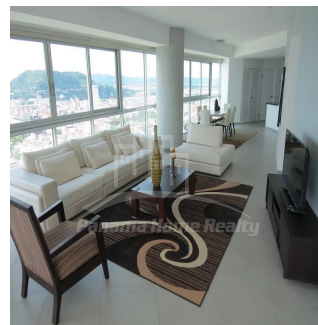

🚿 2 vannyye komnaty

🏢 2 etazhi

📐 2 qm Ploshchad' 📍 2 mesta dlya zemel'nogo uchastka mashin

Pavlina Srubarova

Panama Home Realty

Panamá, Panama - Mestnoye Vremya

+507 66986850

Panama Home Realty offering luxury apartments in Club which is located in the heart of Panama's Business Center. This project extends along Avenida Balboa allowing for an amazing experience and panoramic views of the Pacific Ocean and the Panama City skyline. Panama Home Realty is offering luxury apartments in Club Tower spacious one, two or three bedrooms apartments for sale or for rent, A / B / C / D / E available in high or low levels. Each apartment comes with appliances, including washing center (washer and dryer), dishwasher, microwave, stove with grease extractor, fridge. All units have a fantastic sea view and 2 or 3 balconies. Club Tower is destined to be a premier address. The building stands 57 stories high with 210 lusciously designed residential units with top-of-the-line finishes and amenities. Entering the building, you are immediately greeted with an elegant porte-cochere, flanked with a magnificent waterfall, landscaping, and reflecting pools. Along with the beautiful surroundings, the Club Tower has 24-hour covered valet parking service, a welcoming concierge service and door attendant, and full security services with monitored cameras. The security service is also present in our high-speed, semi-private elevators. The units of the Club Tower Panama were designed with ease and comfort in mind. Balboa Avenue itself is surrounded by the Bay of Panama to the north and the most prestigious, flourishing regions in Panama, including Punta Pacifica and Punta Paitilla to the East, and the Casco Viejo Historic Center and Amador to the West. The Club Tower is also conveniently located 20 minutes from the Panama Tocumen International Airport. Two-story Grand Entrance Lobby with Porte Cochere, magnificent waterfall, elegantly landscaped entryway and reflecting pools. 24 hour covered valet parking service, concierge service, door attendant and full-security service with monitored cameras. Security controlled high speed semi private elevators. Two level glass walled high-tech fitness center overlooking the Island Oasis pool lounge and with amazing views of the bay. Lushly designed Island Oasis pool lounge with sunrise and sunset infinity edge pools, private cabanas and views overlooking the bay and the city. Private landscaped gardens of lush palm groves and tropical plants with play ground for children. Fully equipped fitness center and spa. Grand ballroom. Bussiness and conference center. The Club Tower Panama features a Private Nautical Club with boating and fishing vessels the Explorer and the Escapade to be used at your availability all year long, providing for all your boating needs such as rental, storage, repair and maintenance.