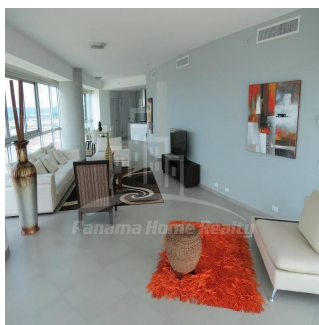

🚿 2 vannyye komnaty

🏢 2 etazhi

📏 2 qm Ploshchad' 📍 2 mesta dlya zemel'nogo uchastka mashin

Pavlina Srubarova

Panama Home Realty

Panamá, Panama - Mestnoye Vremya

+507 66986850

Panama Home Realty offering luxury apartments in Club which is located in the heart of Panama's Business Center. This project extends along Avenida Balboa allowing for an amazing experience and panoramic views of the Pacific Ocean and the Panama City skyline. Panama Home Realty is offering luxury apartments in Club Tower spacious one, two or three bedrooms apartments for sale or for rent, A / B / C / D / E available in high or low levels. Each apartment comes with appliances, including washing center (washer and dryer), dishwasher, microwave, stove with grease extractor, fridge. All units have a fantastic sea view and 2 or 3 balconies. Club Tower is destined to be a premier address. The building stands 57 stories high with 210 lusciously designed residential units with top-of-the-line finishes and amenities. Entering the building, you are immediately greeted with an elegant porte-cochere, flanked with a magnificent waterfall, landscaping, and reflecting pools. Along with the beautiful surroundings, the Club Tower has 24-hour covered valet parking service, a welcoming concierge service and door attendant, and full security services with monitored cameras. The security service is also present in our high-speed, semi-private elevators. The units of the Club Tower Panama were designed with ease and comfort in mind. Balboa Avenue itself is surrounded by the Bay of Panama to the north and the most prestigious, flourishing regions in Panama, including Punta Pacifica and Punta Paitilla to the East, and the Casco Viejo Historic Center and Amador to the West. The Club Tower is also conveniently located 20 minutes from the Panama Tocumen International Airport. Two-story Grand Entrance Lobby with Porte Cochere, magnificent waterfall, elegantly landscaped entryway and reflecting pools. 24 hour covered valet parking service, concierge service, door attendant and full-security service with monitored cameras. Security controlled high speed semi private elevators. Two level glass walled high-tech fitness center overlooking the Island Oasis pool lounge and with amazing views of the bay. Lushly designed Island Oasis pool lounge with sunrise and sunset infinity edge pools, private cabanas and views overlooking the bay and the city. Private landscaped gardens of lush palm groves and tropical plants with play ground for children. Fully equipped fitness center and spa. Grand ballroom. Business and conference center. The Club Tower Panama features a Private Nautical Club with boating and fishing vessels the Explorer and the Escapade to be used at your availability all year long, providing for all your boating needs such as rental, storage, repair and maintenance.