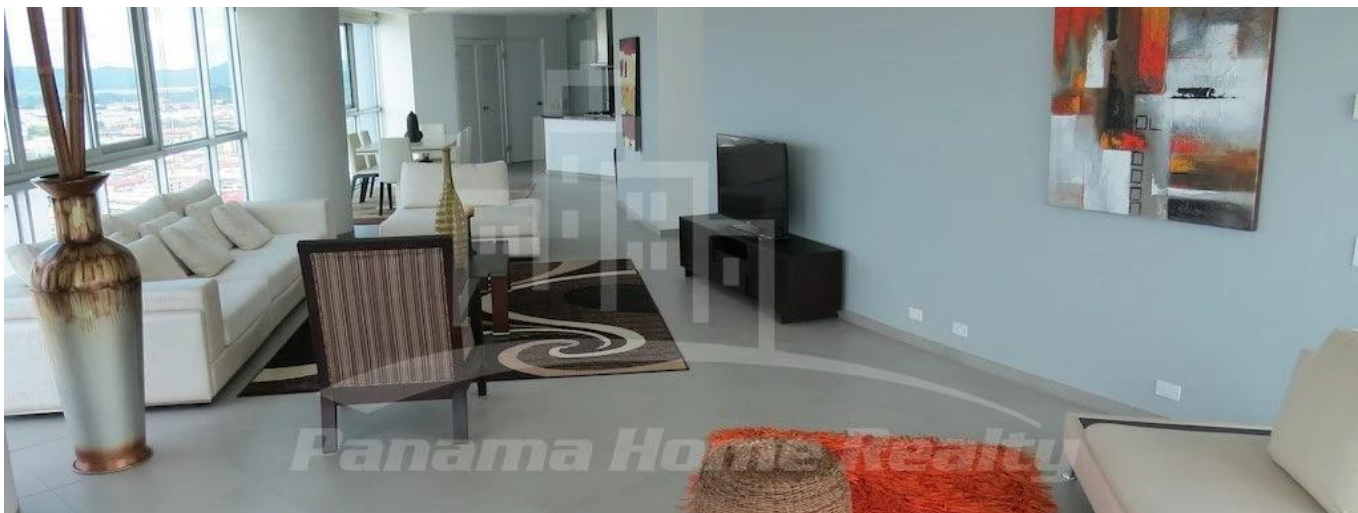

🚿 2 vannyye komnaty

🏢 2 etazhi

📏 2 qm Ploshchad' 📍 2 mesta dlya zemel'nogo uchastka mashin

Pavlina Srubarova

Panama Home Realty

Panamá, Panama - Mestnoye Vremya

+507 66986850

Panama Home Realty offering luxury apartments in Club which is located in the heart of Panama's Business Center. This project extends along Avenida Balboa allowing for an amazing experience and panoramic views of the Pacific Ocean and the Panama City skyline. Panama Home Realty is offering luxury apartments in Club Tower spacious one, two or three bedrooms apartments for sale or for rent, A / B / C / D / E available in high or low levels. Each apartment comes with appliances, including washing center (washer and dryer), dishwasher, microwave, stove with grease extractor, fridge. All units have a fantastic sea view and 2 or 3 balconies. Club Tower is destined to be a premier address. The building stands 57 stories high with 210 lusciously designed residential units with top-of-the-line finishes and amenities. Entering the building, you are immediately greeted with an elegant porte-cochere, flanked with a magnificent waterfall, landscaping, and reflecting pools. Along with the beautiful surroundings, the Club Tower has 24-hour covered valet parking service, a welcoming concierge service and door attendant, and full security services with monitored cameras. The security service is also present in our high-speed, semi-private elevators. The units of the Club Tower Panama were designed with ease and comfort in mind. Balboa Avenue itself is surrounded by the Bay of Panama to the north and the most prestigious, flourishing regions in Panama, including Punta Pacifica and Punta Paitilla to the East, and the Casco Viejo Historic Center and Amador to the West. The Club Tower is also conveniently located 20 minutes from the Panama Tocumen International Airport. Two-story Grand Entrance Lobby with Porte Cochere, magnificent waterfall, elegantly landscaped entryway and reflecting pools. 24 hour covered valet parking service, concierge service, door attendant and full-security service with monitored cameras. Security controlled high speed semi private elevators. Two level glass walled high-tech fitness center overlooking the Island Oasis pool lounge and with amazing views of the bay. Lushly designed Island Oasis pool lounge with sunrise and sunset infinity edge pools, private cabanas and views overlooking the bay and the city. Private landscaped gardens of lush palm groves and tropical plants with play ground for children. Fully equipped fitness center and spa. Grand ballroom. Business and conference center. The Club Tower Panama features a Private Nautical Club with boating and fishing vessels the Explorer and the Escapade to be used at your availability all year long, providing for all your boating needs such as rental, storage, repair and maintenance.