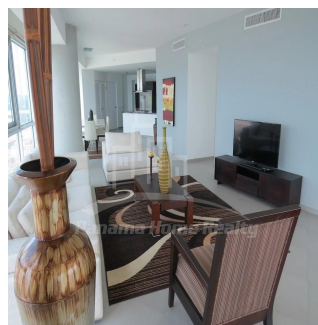

🚿 2 vannyye komnaty

🏢 2 etazhi

📏 2 qm Ploshchad' 📍 2 mesta dlya zemel'nogo uchastka mashin

Pavlina Srubarova

Panama Home Realty

Panamá, Panama - Mestnoye Vremya

+507 66986850

Panama Home Realty offering luxury apartments in Club which is located in the heart of Panama's Business Center. This project extends along Avenida Balboa allowing for an amazing experience and panoramic views of the Pacific Ocean and the Panama City skyline. Panama Home Realty is offering luxury apartments in Club Tower spacious one, two or three bedrooms apartments for sale or for rent, A / B / C / D / E available in high or low levels. Each apartment comes with appliances, including washing center (washer and dryer), dishwasher, microwave, stove with grease extractor, fridge. All units have a fantastic sea view and 2 or 3 balconies. Club Tower is destined to be a premier address. The building stands 57 stories high with 210 lusciously designed residential units with top-of-the-line finishes and amenities. Entering the building, you are immediately greeted with an elegant porte-cochere, flanked with a magnificent waterfall, landscaping, and reflecting pools. Along with the beautiful surroundings, the Club Tower has 24-hour covered valet parking service, a welcoming concierge service and door attendant, and full security services with monitored cameras. The security service is also present in our high-speed, semi-private elevators. The units of the Club Tower Panama were designed with ease and comfort in mind. Balboa Avenue itself is surrounded by the Bay of Panama to the north and the most prestigious, flourishing regions in Panama, including Punta Pacifica and Punta Paitilla to the East, and the Casco Viejo Historic Center and Amador to the West. The Club Tower is also conveniently located 20 minutes from the Panama Tocumen International Airport. Two-story Grand Entrance Lobby with Porte Cochere, magnificent waterfall, elegantly landscaped entryway and reflecting pools. 24 hour covered valet parking service, concierge service, door attendant and full-security service with monitored cameras. Security controlled high speed semi private elevators. Two level glass walled high-tech fitness center overlooking the Island Oasis pool lounge and with amazing views of the bay. Lushly designed Island Oasis pool lounge with sunrise and sunset infinity edge pools, private cabanas and views overlooking the bay and the city. Private landscaped gardens of lush palm groves and tropical plants with play ground for children. Fully equipped fitness center and spa. Grand ballroom. Business and conference center. The Club Tower Panama features a Private Nautical Club with boating and fishing vessels the Explorer and the Escapade to be used at your availability all year long, providing for all your boating needs such as rental, storage, repair and maintenance.