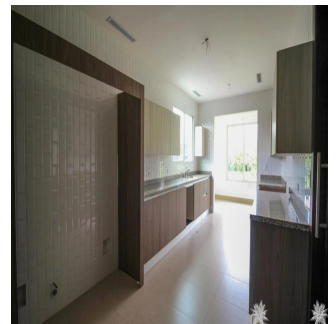

 4 vannyye komnaty

 4 etazhi

 4 qm Ploshchad'  4 mesta dlya zemel'nogo uchastka mashin

Kent Davis

Panama Equity Real Estate

Panamá, Panama - Mestnoye Vremya

+507 6030-6782

Custom built home using the best materials and finishes available, this property features the latest in modern design and construction to incorporate a large, spacious floor plan with high ceilings and plenty of windows. The new buyer will also appreciate the smart layout in the kitchen with adjoining service area and access to the closed garage. From the living room, enjoy a nice walk-out to the yard backing onto the 15th fairway which is green and very lush with hedges and trees acting as a backdrop. All of this in one of Panama's premier golf communities, a neighbourhood for those that want the best available!