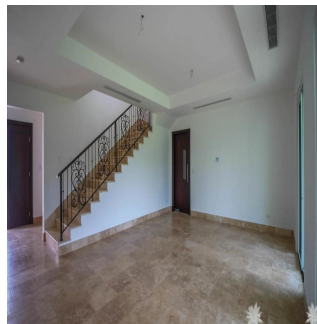

 4 vannyye komnaty

 4 etazhi

 4 qm Ploshchad'  4 mesta dlya zemel'nogo uchastka mashin

Kent Davis

Panama Equity Real Estate

Panamá, Panama - Mestnoye Vremya

+507 6030-6782

Custom built home using the best materials and finishes available, this property features the latest in modern design and construction to incorporate a large, spacious floor plan with high ceilings and plenty of windows. The new buyer will also appreciate the smart layout in the kitchen with adjoining service area and access to the closed garage. From the living room, enjoy a nice walk-out to the yard backing onto the 15th fairway which is green and very lush with hedges and trees acting as a backdrop. All of this in one of Panama's premier golf communities, a neighbourhood for those that want the best available!