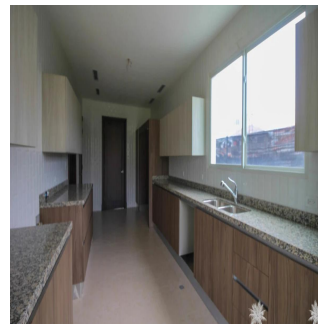

 4 vannyye komnaty

 4 etazhi

 4 qm Ploshchad'  4 mesta dlya zemel'nogo uchastka mashin

Kent Davis

Panama Equity Real Estate

Panamá, Panama - Mestnoye Vremya

+507 6030-6782

Custom built home using the best materials and finishes available, this property features the latest in modern design and construction to incorporate a large, spacious floor plan with high ceilings and plenty of windows. The new buyer will also appreciate the smart layout in the kitchen with adjoining service area and access to the closed garage. From the living room, enjoy a nice walk-out to the yard backing onto the 15th fairway which is green and very lush with hedges and trees acting as a backdrop. All of this in one of Panama's premier golf communities, a neighbourhood for those that want the best available!