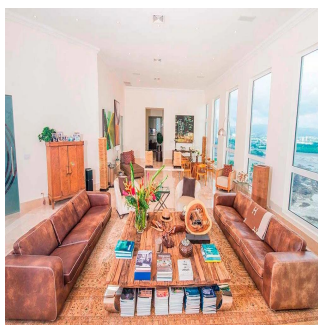

🚿 3 vannyye komnaty

🏢 3 etazhi

📐 3 qm Ploshchad' 📍 3 mesta dlya zemel'nogo uchastka mashin

**Tara Goldberg**

Panama Luxury Living

Panamá, Panama - Mestnoye Vremya

+507 6459-4848

For sale or rent this prestigious 920m2 Penthouse located in the prestigious Belvedere Park Building in the heart of Coco del Mar, considered one of the most outstanding areas in Panama City becoming the best place to live. In addition to having amenities for the enjoyment of their daily lives. The main entrance has a height of 12 meters, Double height foyer, Double height room, 360° view of the sea and the city, 50 m in front of the sea, Family Room, Recreation room with bar, billiards, home cinema, Linn Surround System, 2 elevators with private access card, 225m2 of open terrace, Full body double glazed windows made in Germany