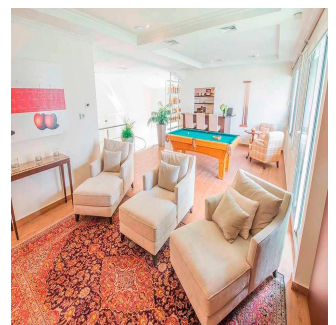

🚿 3 vannyye komnaty

🏢 3 etazhi

📐 3 qm Ploshchad' 📍 3 mesta dlya zemel'nogo uchastka mashin

**Tara Goldberg**

Panama Luxury Living

Panamá, Panama - Mestnoye Vremya

+507 6459-4848

For sale or rent this prestigious 920m2 Penthouse located in the prestigious Belvedere Park Building in the heart of Coco del Mar, considered one of the most outstanding areas in Panama City becoming the best place to live. In addition to having amenities for the enjoyment of their daily lives. The main entrance has a height of 12 meters, Double height foyer, Double height room, 360° view of the sea and the city, 50 m in front of the sea, Family Room, Recreation room with bar, billiards, home cinema, Linn Surround System, 2 elevators with private access card, 225m2 of open terrace, Full body double glazed windows made in Germany