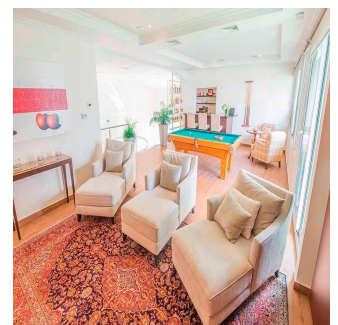

 3 vannyye komnaty

 3 etazhi

 3 qm Ploshchad'  3 mesta dlya zemel'nogo uchastka mashin

Tara Goldberg

Panama Luxury Living

Panamá, Panama - Mestnoye Vremya

+507 6459-4848

For sale or rent this prestigious 920m2 Penthouse located in the prestigious Belvedere Park Building in the heart of Coco del Mar, considered one of the most outstanding areas in Panama City becoming the best place to live. In addition to having amenities for the enjoyment of their daily lives. The main entrance has a height of 12 meters, Double height foyer, Double height room, 360° view of the sea and the city, 50 m in front of the sea, Family Room, Recreation room with bar, billiards, home cinema, Linn Surround System, 2 elevators with private access card, 225m2 of open terrace, Full body double glazed windows made in Germany