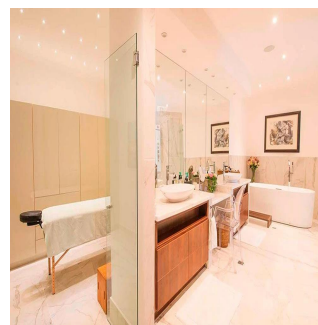

 3 vannyye komnaty

 3 etazhi

 3 qm Ploshchad'  3 mesta dlya zemel'nogo uchastka mashin

Tara Goldberg

Panama Luxury Living

Panamá, Panama - Mestnoye Vremya

+507 6459-4848

For sale or rent this prestigious 920m2 Penthouse located in the prestigious Belvedere Park Building in the heart of Coco del Mar, considered one of the most outstanding areas in Panama City becoming the best place to live. In addition to having amenities for the enjoyment of their daily lives. The main entrance has a height of 12 meters, Double height foyer, Double height room, 360° view of the sea and the city, 50 m in front of the sea, Family Room, Recreation room with bar, billiards, home cinema, Linn Surround System, 2 elevators with private access card, 225m2 of open terrace, Full body double glazed windows made in Germany