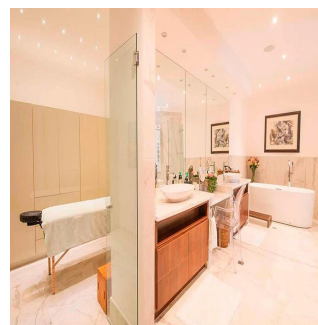

🚿 3 vannyye komnaty

🏢 3 etazhi

📐 3 qm Ploshchad' 📍 3 mesta dlya zemel'nogo uchastka mashin

**Tara Goldberg**

Panama Luxury Living

Panamá, Panama - Mestnoye Vremya

+507 6459-4848

For sale or rent this prestigious 920m2 Penthouse located in the prestigious Belvedere Park Building in the heart of Coco del Mar, considered one of the most outstanding areas in Panama City becoming the best place to live. In addition to having amenities for the enjoyment of their daily lives. The main entrance has a height of 12 meters, Double height foyer, Double height room, 360° view of the sea and the city, 50 m in front of the sea, Family Room, Recreation room with bar, billiards, home cinema, Linn Surround System, 2 elevators with private access card, 225m2 of open terrace, Full body double glazed windows made in Germany