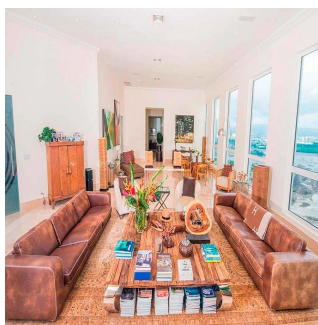

 3 vannyye komnaty

 3 etazhi

 3 qm Ploshchad'  3 mesta dlya zemel'nogo uchastka mashin

Tara Goldberg

Panama Luxury Living

Panamá, Panama - Mestnoye Vremya

+507 6459-4848

For sale or rent this prestigious 920m2 Penthouse located in the prestigious Belvedere Park Building in the heart of Coco del Mar, considered one of the most outstanding areas in Panama City becoming the best place to live. In addition to having amenities for the enjoyment of their daily lives. The main entrance has a height of 12 meters, Double height foyer, Double height room, 360° view of the sea and the city, 50 m in front of the sea, Family Room, Recreation room with bar, billiards, home cinema, Linn Surround System, 2 elevators with private access card, 225m2 of open terrace, Full body double glazed windows made in Germany