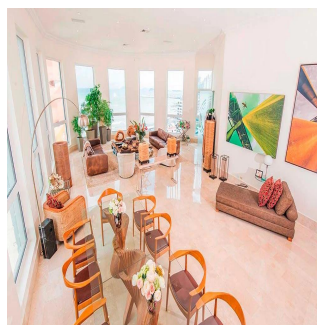

 3 vannyye komnaty

 3 etazhi

 3 qm Ploshchad'  3 mesta dlya zemel'nogo uchastka mashin

Tara Goldberg

Panama Luxury Living

Panamá, Panama - Mestnoye Vremya

+507 6459-4848

For sale or rent this prestigious 920m2 Penthouse located in the prestigious Belvedere Park Building in the heart of Coco del Mar, considered one of the most outstanding areas in Panama City becoming the best place to live. In addition to having amenities for the enjoyment of their daily lives. The main entrance has a height of 12 meters, Double height foyer, Double height room, 360° view of the sea and the city, 50 m in front of the sea, Family Room, Recreation room with bar, billiards, home cinema, Linn Surround System, 2 elevators with private access card, 225m2 of open terrace, Full body double glazed windows made in Germany