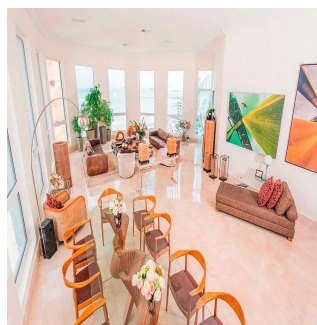

🚿 3 vannyye komnaty

🏢 3 etazhi

📐 3 qm Ploshchad' 📍 3 mesta dlya zemel'nogo uchastka mashin

**Tara Goldberg**

Panama Luxury Living

Panamá, Panama - Mestnoye Vremya

+507 6459-4848

For sale or rent this prestigious 920m2 Penthouse located in the prestigious Belvedere Park Building in the heart of Coco del Mar, considered one of the most outstanding areas in Panama City becoming the best place to live. In addition to having amenities for the enjoyment of their daily lives. The main entrance has a height of 12 meters, Double height foyer, Double height room, 360° view of the sea and the city, 50 m in front of the sea, Family Room, Recreation room with bar, billiards, home cinema, Linn Surround System, 2 elevators with private access card, 225m2 of open terrace, Full body double glazed windows made in Germany