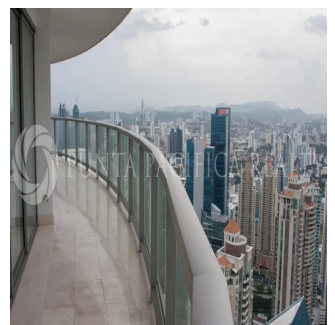

 4 etazhi

 4 qm Ploshchad'  4 mesta dlya zemel'nogo uchastka mashin

**Jeff Barton**

Punta Pacifica Realty

Panamá, Panama - Mestnoye Vremya

+507 836-5991

This one-of-a-kind, 375-square-meter (4,036 square-foot) apartment is located in one of Panama City's landmark buildings: Miramar Tower. Featuring wide, unobstructed views of the Bay of Panama and Cinta Costera, the apartment has been completely renovated with top finishings, state-of-the-art electronics and security, and an array of special designer touches. Floor-to-ceiling windows and a wide balcony make this a sunny home base for living the healthy Panama City lifestyle. Every room offers beautiful vistas of the Pacific Ocean and the hiking and biking trails along the waterfront. The open layout and expansive rooms create opportunities for entertaining and relaxation, with expansive dining area and private den. The apartment is elegantly finished with marble flooring and top-brand appliances and materials. All the bedrooms have en-suite bathrooms with Philippe Starck DuraVit toilets and sinks, and floors made of Syrian shell stone. The kitchen features Scavolini Liberamente gloss white cabinets and fittings, Miele appliances and a wine storage unit. There is also a service quarters, with a separate bedroom, bathroom, and living area. There is no other apartment like this available along the waterfront. The renovation focused on detail and luxury, making this one of the special homes in Panama City. SPECIAL FEATURES INCLUDE: \* Audio and video systems in all rooms, with individual room controls and 4K 55-inch TVs. \* Chef's Kitchen by Home Interiors Panama featuring: Scavolini Liberamente gloss white cabinets and fittings Miele appliances including 36" refrigerator and freezer each. 24" wine storage unit with 14 Acadia wood shelves (102 bottles) 42" Induction Miele Cooktop Dual Slimline Miele dishwashers Miele oven, warming drawer, microwave Dornbracht plumbing fixtures \* Four Custom bathrooms plus Guest WC: Floors of rare Syrian shell stone Full slab marble walls Philippe Starck DuraVit toilets and sinks Gessi plumbing \* Energy saving Daikin VRV III HVAC, with state-of-the-art individual room controls and iPhone interface. \* Dimmable LED lighting throughout. \* 24/7 internal and entry door surveillance with video monitoring. Multiple safes. \* Modern Bertolotto doors throughout. Multi-lock security doors at entrances. \* Crema Marfil marble floors \* Custom cabinetry and finishes by Wood Concepts Panama, including unique dining room ceiling, wet bar, large library unit in the study and all closet interiors. \* Electric solar and blackout shades with remote controls.