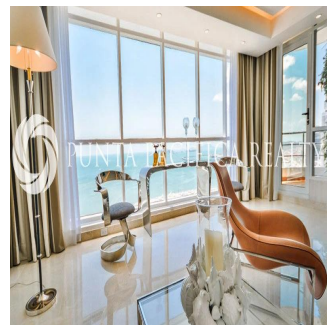

🏢 4 etazhi

📐 4 qm Ploshchad' 📍 4 mesta dlya zemel'nogo uchastka mashin

**Jeff Barton**

Punta Pacifica Realty

Panamá, Panama - Mestnoye Vremya

+507 836-5991

This one-of-a-kind, 375-square-meter (4,036 square-foot) apartment is located in one of Panama City's landmark buildings: Miramar Tower. Featuring wide, unobstructed views of the Bay of Panama and Cinta Costera, the apartment has been completely renovated with top finishings, state-of-the-art electronics and security, and an array of special designer touches. Floor-to-ceiling windows and a wide balcony make this a sunny home base for living the healthy Panama City lifestyle. Every room offers beautiful vistas of the Pacific Ocean and the hiking and biking trails along the waterfront. The open layout and expansive rooms create opportunities for entertaining and relaxation, with expansive dining area and private den. The apartment is elegantly finished with marble flooring and top-brand appliances and materials. All the bedrooms have en-suite bathrooms with Philippe Starck DuraVit toilets and sinks, and floors made of Syrian shell stone. The kitchen features Scavolini Liberamente gloss white cabinets and fittings, Miele appliances and a wine storage unit. There is also a service quarters, with a separate bedroom, bathroom, and living area. There is no other apartment like this available along the waterfront. The renovation focused on detail and luxury, making this one of the special homes in Panama City. SPECIAL FEATURES INCLUDE: \* Audio and video systems in all rooms, with individual room controls and 4K 55-inch TVs. \* Chef's Kitchen by Home Interiors Panama featuring: Scavolini Liberamente gloss white cabinets and fittings Miele appliances including 36" refrigerator and freezer each. 24" wine storage unit with 14 Acadia wood shelves (102 bottles) 42" Induction Miele Cooktop Dual Slimline Miele dishwashers Miele oven, warming drawer, microwave Dornbracht plumbing fixtures \* Four Custom bathrooms plus Guest WC: Floors of rare Syrian shell stone Full slab marble walls Philippe Starck DuraVit toilets and sinks Gessi plumbing \* Energy saving Daikin VRV III HVAC, with state-of-the-art individual room controls and iPhone interface. \* Dimmable LED lighting throughout. \* 24/7 internal and entry door surveillance with video monitoring. Multiple safes. \* Modern Bertolotto doors throughout. Multi-lock security doors at entrances. \* Crema Marfil marble floors \* Custom cabinetry and finishes by Wood Concepts Panama, including unique dining room ceiling, wet bar, large library unit in the study and all closet interiors. \* Electric solar and blackout shades with remote controls.