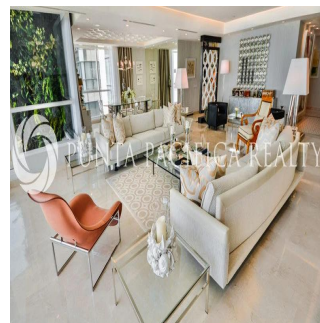

🚿 4 vannyye komnaty

🏢 4 etazhi

📏 4 qm Ploshchad' 📍 4 mesta dlya zemel'nogo uchastka mashin

Jeff Barton

Punta Pacifica Realty

Panamá, Panama - Mestnoye Vremya

+507 836-5991

This one-of-a-kind, 375-square-meter (4,036 square-foot) apartment is located in one of Panama City's landmark buildings: Miramar Tower. Featuring wide, unobstructed views of the Bay of Panama and Cinta Costera, the apartment has been completely renovated with top finishings, state-of-the-art electronics and security, and an array of special designer touches. Floor-to-ceiling windows and a wide balcony make this a sunny home base for living the healthy Panama City lifestyle. Every room offers beautiful vistas of the Pacific Ocean and the hiking and biking trails along the waterfront. The open layout and expansive rooms create opportunities for entertaining and relaxation, with expansive dining area and private den. The apartment is elegantly finished with marble flooring and top-brand appliances and materials. All the bedrooms have en-suite bathrooms with Philippe Starck DuraVit toilets and sinks, and floors made of Syrian shell stone. The kitchen features Scavolini Liberamente gloss white cabinets and fittings, Miele appliances and a wine storage unit. There is also a service quarters, with a separate bedroom, bathroom, and living area. There is no other apartment like this available along the waterfront. The renovation focused on detail and luxury, making this one of the special homes in Panama City. SPECIAL FEATURES INCLUDE: * Audio and video systems in all rooms, with individual room controls and 4K 55-inch TVs. * Chef's Kitchen by Home Interiors Panama featuring: Scavolini Liberamente gloss white cabinets and fittings Miele appliances including 36" refrigerator and freezer each. 24" wine storage unit with 14 Acadia wood shelves (102 bottles) 42" Induction Miele Cooktop Dual Slimline Miele dishwashers Miele oven, warming drawer, microwave Dornbracht plumbing fixtures * Four Custom bathrooms plus Guest WC: Floors of rare Syrian shell stone Full slab marble walls Philippe Starck DuraVit toilets and sinks Gessi plumbing * Energy saving Daikin VRV III HVAC, with state-of-the-art individual room controls and iPhone interface. * Dimmable LED lighting throughout. * 24/7 internal and entry door surveillance with video monitoring. Multiple safes. * Modern Bertolotto doors throughout. Multi-lock security doors at entrances. * Crema Marfil marble floors * Custom cabinetry and finishes by Wood Concepts Panama, including unique dining room ceiling, wet bar, large library unit in the study and all closet interiors. * Electric solar and blackout shades with remote controls.