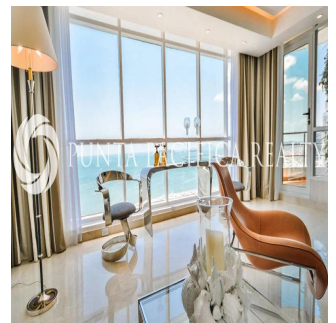

🚿 4 vannyye komnaty

🏢 4 etazhi

📏 4 qm Ploshchad' 📍 4 mesta dlya zemel'nogo uchastka mashin

Jeff Barton

Punta Pacifica Realty

Panamá, Panama - Mestnoye Vremya

+507 836-5991

This one-of-a-kind, 375-square-meter (4,036 square-foot) apartment is located in one of Panama City's landmark buildings: Miramar Tower. Featuring wide, unobstructed views of the Bay of Panama and Cinta Costera, the apartment has been completely renovated with top finishings, state-of-the-art electronics and security, and an array of special designer touches. Floor-to-ceiling windows and a wide balcony make this a sunny home base for living the healthy Panama City lifestyle. Every room offers beautiful vistas of the Pacific Ocean and the hiking and biking trails along the waterfront. The open layout and expansive rooms create opportunities for entertaining and relaxation, with expansive dining area and private den. The apartment is elegantly finished with marble flooring and top-brand appliances and materials. All the bedrooms have en-suite bathrooms with Philippe Starck DuraVit toilets and sinks, and floors made of Syrian shell stone. The kitchen features Scavolini Liberamente gloss white cabinets and fittings, Miele appliances and a wine storage unit. There is also a service quarters, with a separate bedroom, bathroom, and living area. There is no other apartment like this available along the waterfront. The renovation focused on detail and luxury, making this one of the special homes in Panama City. SPECIAL FEATURES INCLUDE: * Audio and video systems in all rooms, with individual room controls and 4K 55-inch TVs. * Chef's Kitchen by Home Interiors Panama featuring: Scavolini Liberamente gloss white cabinets and fittings Miele appliances including 36" refrigerator and freezer each. 24" wine storage unit with 14 Acadia wood shelves (102 bottles) 42" Induction Miele Cooktop Dual Slimline Miele dishwashers Miele oven, warming drawer, microwave Dornbracht plumbing fixtures * Four Custom bathrooms plus Guest WC: Floors of rare Syrian shell stone Full slab marble walls Philippe Starck DuraVit toilets and sinks Gessi plumbing * Energy saving Daikin VRV III HVAC, with state-of-the-art individual room controls and iPhone interface. * Dimmable LED lighting throughout. * 24/7 internal and entry door surveillance with video monitoring. Multiple safes. * Modern Bertolotto doors throughout. Multi-lock security doors at entrances. * Crema Marfil marble floors * Custom cabinetry and finishes by Wood Concepts Panama, including unique dining room ceiling, wet bar, large library unit in the study and all closet interiors. * Electric solar and blackout shades with remote controls.