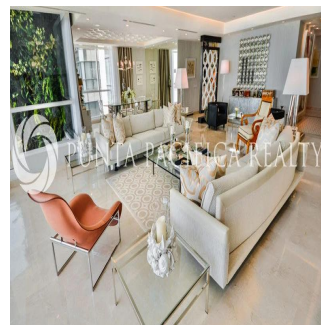

🏢 4 etazhi

📐 4 qm Ploshchad' 📍 4 mesta dlya zemel'nogo uchastka mashin

**Jeff Barton**

Punta Pacifica Realty

Panamá, Panama - Mestnoye Vremya

+507 836-5991

This one-of-a-kind, 375-square-meter (4,036 square-foot) apartment is located in one of Panama City's landmark buildings: Miramar Tower. Featuring wide, unobstructed views of the Bay of Panama and Cinta Costera, the apartment has been completely renovated with top finishings, state-of-the-art electronics and security, and an array of special designer touches. Floor-to-ceiling windows and a wide balcony make this a sunny home base for living the healthy Panama City lifestyle. Every room offers beautiful vistas of the Pacific Ocean and the hiking and biking trails along the waterfront. The open layout and expansive rooms create opportunities for entertaining and relaxation, with expansive dining area and private den. The apartment is elegantly finished with marble flooring and top-brand appliances and materials. All the bedrooms have en-suite bathrooms with Philippe Starck DuraVit toilets and sinks, and floors made of Syrian shell stone. The kitchen features Scavolini Liberamente gloss white cabinets and fittings, Miele appliances and a wine storage unit. There is also a service quarters, with a separate bedroom, bathroom, and living area. There is no other apartment like this available along the waterfront. The renovation focused on detail and luxury, making this one of the special homes in Panama City. SPECIAL FEATURES INCLUDE: \* Audio and video systems in all rooms, with individual room controls and 4K 55-inch TVs. \* Chef's Kitchen by Home Interiors Panama featuring: Scavolini Liberamente gloss white cabinets and fittings Miele appliances including 36" refrigerator and freezer each. 24" wine storage unit with 14 Acadia wood shelves (102 bottles) 42" Induction Miele Cooktop Dual Slimline Miele dishwashers Miele oven, warming drawer, microwave Dornbracht plumbing fixtures \* Four Custom bathrooms plus Guest WC: Floors of rare Syrian shell stone Full slab marble walls Philippe Starck DuraVit toilets and sinks Gessi plumbing \* Energy saving Daikin VRV III HVAC, with state-of-the-art individual room controls and iPhone interface. \* Dimmable LED lighting throughout. \* 24/7 internal and entry door surveillance with video monitoring. Multiple safes. \* Modern Bertolotto doors throughout. Multi-lock security doors at entrances. \* Crema Marfil marble floors \* Custom cabinetry and finishes by Wood Concepts Panama, including unique dining room ceiling, wet bar, large library unit in the study and all closet interiors. \* Electric solar and blackout shades with remote controls.