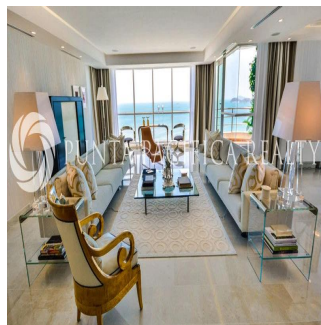

🏢 4 etazhi

📐 4 qm Ploshchad' 📍 4 mesta dlya zemel'nogo uchastka mashin

**Jeff Barton**

Punta Pacifica Realty

Panamá, Panama - Mestnoye Vremya

+507 836-5991

This one-of-a-kind, 375-square-meter (4,036 square-foot) apartment is located in one of Panama City's landmark buildings: Miramar Tower. Featuring wide, unobstructed views of the Bay of Panama and Cinta Costera, the apartment has been completely renovated with top finishings, state-of-the-art electronics and security, and an array of special designer touches. Floor-to-ceiling windows and a wide balcony make this a sunny home base for living the healthy Panama City lifestyle. Every room offers beautiful vistas of the Pacific Ocean and the hiking and biking trails along the waterfront. The open layout and expansive rooms create opportunities for entertaining and relaxation, with expansive dining area and private den. The apartment is elegantly finished with marble flooring and top-brand appliances and materials. All the bedrooms have en-suite bathrooms with Philippe Starck DuraVit toilets and sinks, and floors made of Syrian shell stone. The kitchen features Scavolini Liberamente gloss white cabinets and fittings, Miele appliances and a wine storage unit. There is also a service quarters, with a separate bedroom, bathroom, and living area. There is no other apartment like this available along the waterfront. The renovation focused on detail and luxury, making this one of the special homes in Panama City. SPECIAL FEATURES INCLUDE: \* Audio and video systems in all rooms, with individual room controls and 4K 55-inch TVs. \* Chef's Kitchen by Home Interiors Panama featuring: Scavolini Liberamente gloss white cabinets and fittings Miele appliances including 36" refrigerator and freezer each. 24" wine storage unit with 14 Acadia wood shelves (102 bottles) 42" Induction Miele Cooktop Dual Slimline Miele dishwashers Miele oven, warming drawer, microwave Dornbracht plumbing fixtures \* Four Custom bathrooms plus Guest WC: Floors of rare Syrian shell stone Full slab marble walls Philippe Starck DuraVit toilets and sinks Gessi plumbing \* Energy saving Daikin VRV III HVAC, with state-of-the-art individual room controls and iPhone interface. \* Dimmable LED lighting throughout. \* 24/7 internal and entry door surveillance with video monitoring. Multiple safes. \* Modern Bertolotto doors throughout. Multi-lock security doors at entrances. \* Crema Marfil marble floors \* Custom cabinetry and finishes by Wood Concepts Panama, including unique dining room ceiling, wet bar, large library unit in the study and all closet interiors. \* Electric solar and blackout shades with remote controls.