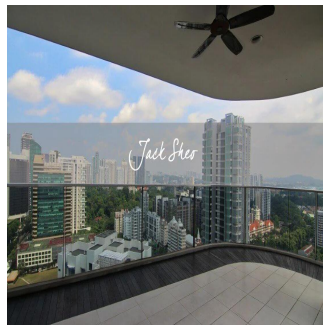

Pentkhaus

4 Bedroom Unit For Rent In Trilight

???????, ?????? ????????, ?????? ???, , , ,

2335 qft 8 komnaty 4 spal'ni 4 vannyye komnaty

4 etazhi 4 qft Ploshchad' 4 mesta dlya zemel'nogo uchastka mashin

Jack Sheo
 Jack Sheo
 Singapore, Singapore - Mestnoye Vremya

+65 93378483

Trilight is located in the Newton area which is among Singapore's prime district. The condo is within short walking distance to 3 shopping malls and Newton MRT station. Newton MRT station is one station away from Orchard MRT. This unit is located on level 25 and boasts a panoramic view of the neighbourhood. The unit is spacious, bright and has a wrap around balcony that cuddles the living room and master bedroom. There is a wet and dry kitchen and a helper's room and bathroom. This is perfect for tenants who like high rise living and spacious units.