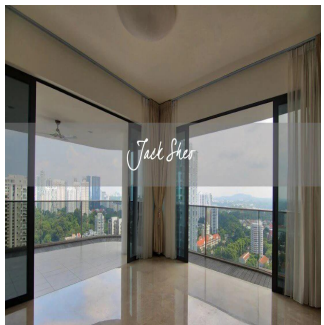

Pentkhaus

4 Bedroom Unit For Rent In Trilight

???????, ?????? ????????, ?????? ???, , , ,

2335 qft 8 komnaty 4 spal'ni 4 vannyye komnaty

4 etazhi 4 qft Ploshchad' 4 mesta dlya zemel'nogo uchastka mashin

Jack Sheo
 Jack Sheo
 Singapore, Singapore - Mestnoye Vremya

+65 93378483

Trilight is located in the Newton area which is among Singapore's prime district. The condo is within short walking distance to 3 shopping malls and Newton MRT station. Newton MRT station is one station away from Orchard MRT. This unit is located on level 25 and boasts a panoramic view of the neighbourhood. The unit is spacious, bright and has a wrap around balcony that cuddles the living room and master bedroom. There is a wet and dry kitchen and a helper's room and bathroom. This is perfect for tenants who like high rise living and spacious units.