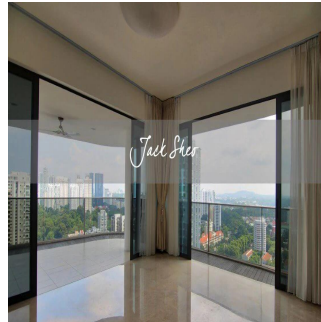

Jack Sheo
 Jack Sheo
 Singapore, Singapore - Mestnoye Vremya

+65 93378483

Trilight is located in the Newton area which is among Singapore's prime district. The condo is within short walking distance to 3 shopping malls and Newton MRT station. Newton MRT station is one station away from Orchard MRT. This unit is located on level 25 and boasts a panoramic view of the neighbourhood. The unit is spacious, bright and has a wrap around balcony that cuddles the living room and master bedroom. There is a wet and dry kitchen and a helper's room and bathroom. This is perfect for tenants who like high rise living and spacious units.