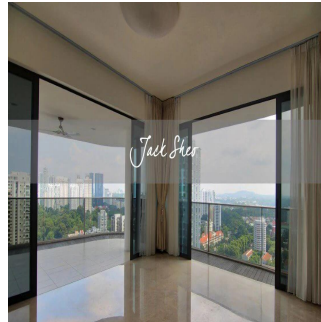

Pentkhaus

4 Bedroom Unit For Rent In Trilight

????????, ?????? ????????, ?????? ???, , , ,

2335 qft 8 komnaty 4 spal'ni 4 vannyye komnaty

4 etazhi 4 qft Ploshchad' 4 mesta dlya zemel'nogo uchastka mashin

Jack Sheo
 Jack Sheo
 Singapore, Singapore - Mestnoye Vremya

+65 93378483

Trilight is located in the Newton area which is among Singapore's prime district. The condo is within short walking distance to 3 shopping malls and Newton MRT station. Newton MRT station is one station away from Orchard MRT. This unit is located on level 25 and boasts a panoramic view of the neighbourhood. The unit is spacious, bright and has a wrap around balcony that cuddles the living room and master bedroom. There is a wet and dry kitchen and a helper's room and bathroom. This is perfect for tenants who like high rise living and spacious units.