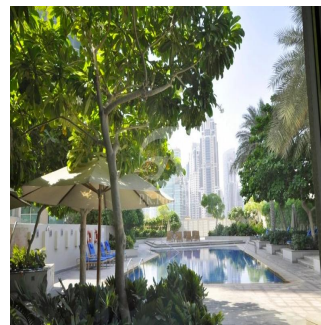

🏢 3 etazhi

📏 3 qft Ploshchad' 📍 3 mesta dlya zemel'nogo uchastka mashin

**Yvonne Hunter**

P.k. Properties

Dubai, United Arab Emirates - Mestnoye Vremya

+971 4 454 1140

Spacious 2 bedroom Apartment. Open plan living with dining area with balcony, which overlooks & has stunning views of the Burj Khalifa and Dubai fountain. Photos are for illustration purpose only!