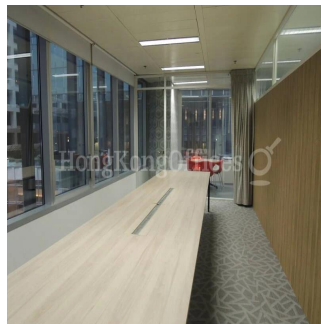

🏗️ 0 etazhi 📐 0 qft Ploshchad' 🚗 0 mesta dlya zemel'nogo uchastka mashin

Hong Kong Offices
 Hong Kong Offices
 Admiralty, Hong Kong - Mestnoye Vremya

☎️ +852 3101 1448

View This unit looks out to the surrounding buildings. Internal Condition The fully fitted office is in good condition. It enjoys a direct lift lobby. It comes with a glass door entrance.