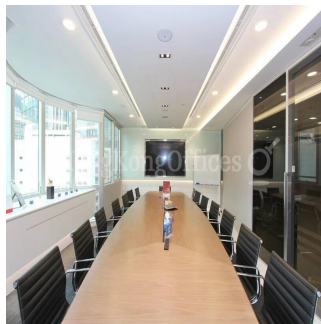

0 etazhi 0 qft Ploshchad' zemel'nogo uchastka mashin 0 mesta dlya

Hong Kong Offices
 Hong Kong Offices
 Admiralty, Hong Kong - Mestnoye Vremya

+852 3101 1448

View It offers an open view. There are views from two sides of this office. Internal Condition The fully fitted office is in good condition. The layout is efficient. The conference room is presentable. The meeting room is presentable. The manager room is spacious. The director room is large. The open office area is roomy enough for workstations and filing cabinets. It enjoys a direct lift lobby. Furniture is provided for a quick move in. Professionally designed reception greets your guests.