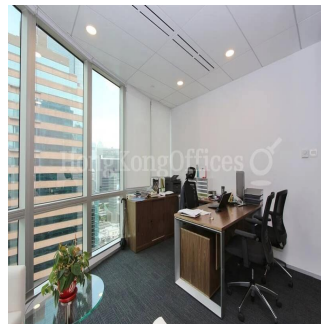

0 etazhi    0 qft Ploshchad' zemel'nogo uchastka mashin    0 mesta dlya

**Hong Kong Offices**  
 Hong Kong Offices  
 Admiralty, Hong Kong - Mestnoye Vremya

+852 3101 1448

View It offers an open view. There are views from two sides of this office. Internal Condition The fully fitted office is in good condition. The layout is efficient. The conference room is presentable. The meeting room is presentable. The manager room is spacious. The director room is large. The open office area is roomy enough for workstations and filing cabinets. It enjoys a direct lift lobby. Furniture is provided for a quick move in. Professionally designed reception greets your guests.