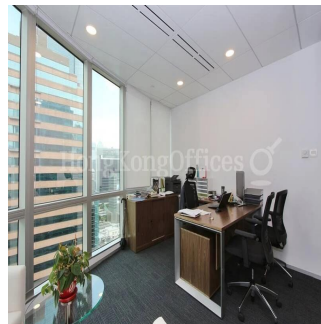

0 etazhi 0 qft Ploshchad' zemel'nogo uchastka mashin 0 mesta dlya

Hong Kong Offices
 Hong Kong Offices
 Admiralty, Hong Kong - Mestnoye Vremya

+852 3101 1448

View It offers an open view. There are views from two sides of this office. Internal Condition The fully fitted office is in good condition. The layout is efficient. The conference room is presentable. The meeting room is presentable. The manager room is spacious. The director room is large. The open office area is roomy enough for workstations and filing cabinets. It enjoys a direct lift lobby. Furniture is provided for a quick move in. Professionally designed reception greets your guests.