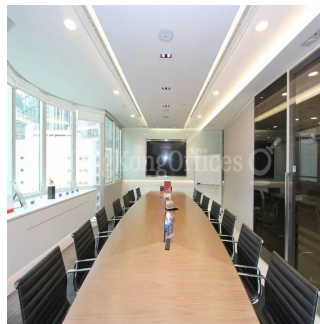

0 etazhi    0 qft Ploshchad' zemel'nogo uchastka mashin    0 mesta dlya

**Hong Kong Offices**  
 Hong Kong Offices  
 Admiralty, Hong Kong - Mestnoye Vremya

+852 3101 1448

View It offers an open view. There are views from two sides of this office. Internal Condition The fully fitted office is in good condition. The layout is efficient. The conference room is presentable. The meeting room is presentable. The manager room is spacious. The director room is large. The open office area is roomy enough for workstations and filing cabinets. It enjoys a direct lift lobby. Furniture is provided for a quick move in. Professionally designed reception greets your guests.