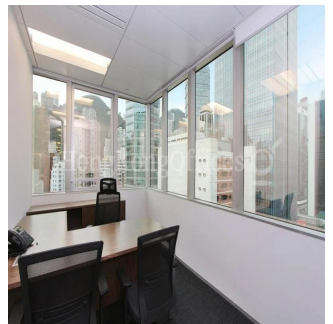

0 etazhi    0 qft Ploshchad' zemel'nogo uchastka mashin    0 mesta dlya

**Hong Kong Offices**  
 Hong Kong Offices  
 Admiralty, Hong Kong - Mestnoye Vremya

+852 3101 1448

View It offers an open view. There are views from two sides of this office. Internal Condition The fully fitted office is in good condition. The layout is efficient. The conference room is presentable. The meeting room is presentable. The manager room is spacious. The director room is large. The open office area is roomy enough for workstations and filing cabinets. It enjoys a direct lift lobby. Furniture is provided for a quick move in. Professionally designed reception greets your guests.