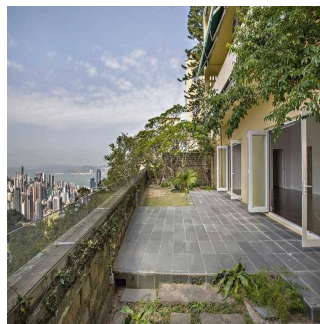

📐 2 qm Ploshchad' 📐 2 mesta dlya zemel'nogo uchastka mashin

Victoria Allan

Habitat Property

Central, Hong Kong - Mestnoye Vremya

+852 9779 0233

Ground floor apartment with private garden • 3 bedrooms, 2 bathrooms • Stunning views towards Central, the Peak and Aberdeen. • Open living dining area with high ceilings. • 10 minutes to Central • Renovated kitchen and bathrooms