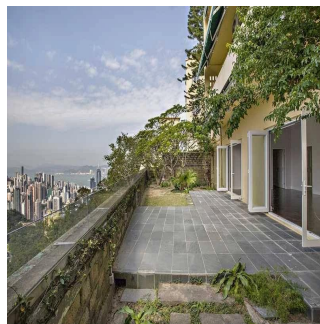

2 qm Ploshchad' 2 mesta dlya zemel'nogo uchastka mashin

Victoria Allan

Habitat Property

Central, Hong Kong - Mestnoye Vremya

+852 9779 0233

Ground floor apartment with private garden • 3 bedrooms, 2 bathrooms • Stunning views towards Central, the Peak and Aberdeen. • Open living dining area with high ceilings. • 10 minutes to Central • Renovated kitchen and bathrooms