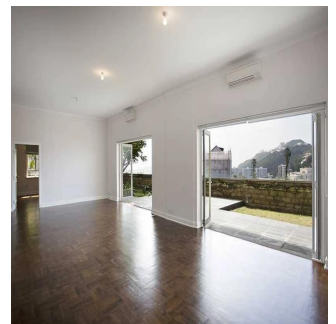

2 qm Ploshchad' 2 mesta dlya zemel'nogo uchastka mashin

Victoria Allan

Habitat Property

Central, Hong Kong - Mestnoye Vremya

+852 9779 0233

Ground floor apartment with private garden • 3 bedrooms, 2 bathrooms • Stunning views towards Central, the Peak and Aberdeen. • Open living dining area with high ceilings. • 10 minutes to Central • Renovated kitchen and bathrooms