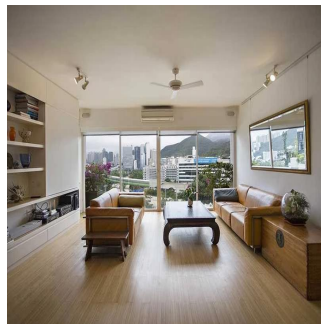

🏗️ 2 etazhi    📐 2 qm Ploshchad' 📍 2 mesta dlya zemel'nogo uchastka mashin

**Victoria Allan**  
Habitat Property  
Central, Hong Kong - Mestnoye Vremya

☎️ +852 9779 0233

- Open view over the greenery of Shouson Hill
- Good size 3 bedrooms plus a study
- Conveniently located in Shouson Hill
- One car parking space
- Sole Agent - Contact Tish Hayward 6082 2245