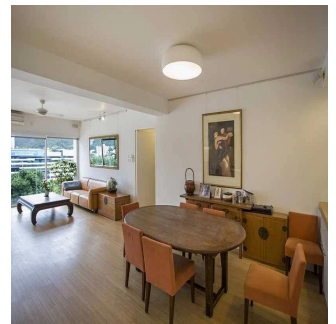

🏗️ 2 etazhi    📐 2 qm Ploshchad' 📍 2 mesta dlya zemel'nogo uchastka mashin

**Victoria Allan**  
Habitat Property  
Central, Hong Kong - Mestnoye Vremya

☎️ +852 9779 0233

- Open view over the greenery of Shouson Hill
- Good size 3 bedrooms plus a study
- Conveniently located in Shouson Hill
- One car parking space
- Sole Agent - Contact Tish Hayward 6082 2245