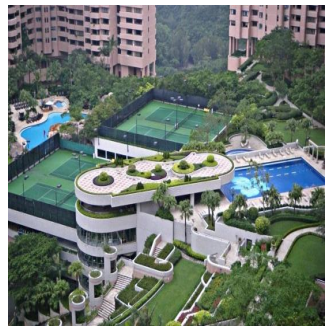

**Maureen Mills**

Executive Homes Hong Kong

Centra, Hong Kong - Mestnoye Vremya

+852 2537 1177

This iconic development, completed in 1989, in the middle of HK island, consists of totally eighteen 20 storey blocks of differing sized apartments. Towers 1& 2 are fully furnished serviced apartments, either studios or 1-3 bedrooms. The other towers are residential ones and range from 1001 sf - 2626 sf saleable areas, with 2-4 bedrooms plus study. There are a total of 779 residential apartments. The development is surrounded by walking trails and a country park and has extensive clubhouse facilities.