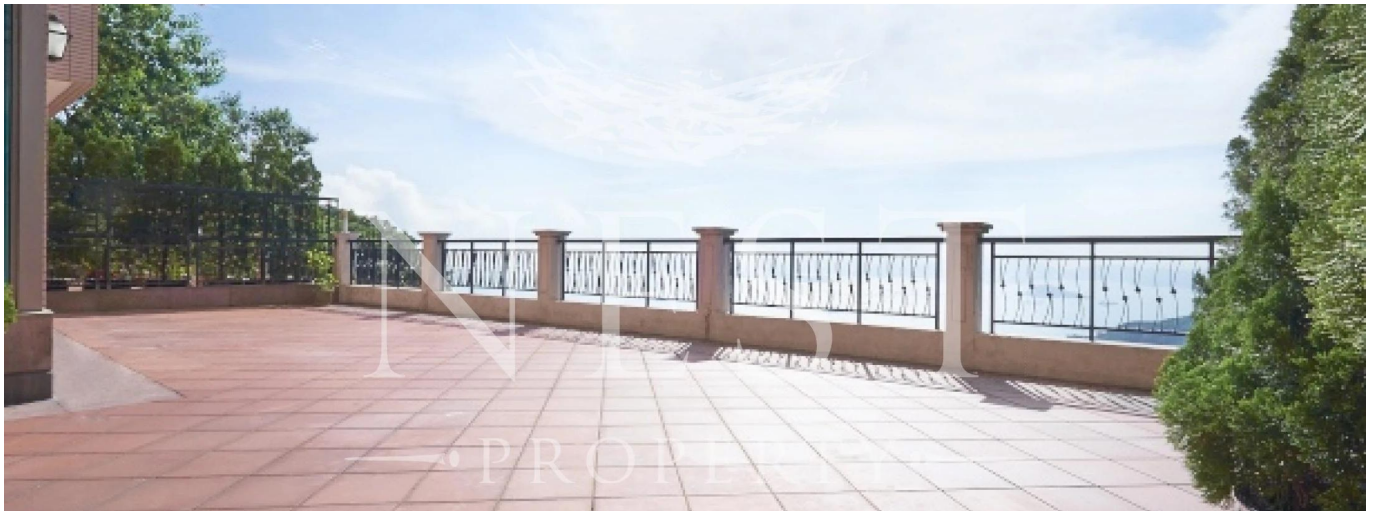

+852 3689 7523

FEATURES:

Duplex, Terrace, Balcony, Helper's Room, Car Park, Walk-In Closet

BUILDING FACILITIES:

Swimming Pool

Dostupna S: 22.07.2019

Pol: 4 Etazhi: 4 God Postroyki: 2017 Avtomobil'nyye Prostranstva: 4 God Postroyki: 2017 Tip: Ofis