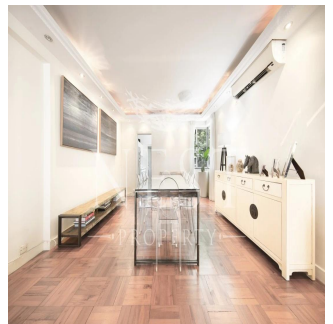

🏢 2 etazhi 📐 2 qm Ploshchad' 📐 2 mesta dlya zemel'nogo uchastka mashin

Naomi Budden
Nest Property
Sheung Wan, Hong Kong - Mestnoye Vremya

☎️ +852 3689 7523

FEATURES:

Balcony, Helper's Room, Car Park

BUILDING FACILITIES: