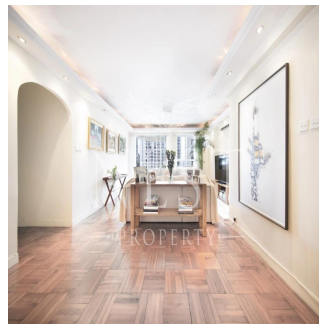

🏢 2 etazhi 📐 2 qm Ploshchad' 📐 2 mesta dlya zemel'nogo uchastka mashin

Naomi Budden
Nest Property
Sheung Wan, Hong Kong - Mestnoye Vremya

☎️ +852 3689 7523

FEATURES:

Balcony, Helper's Room, Car Park

BUILDING FACILITIES: