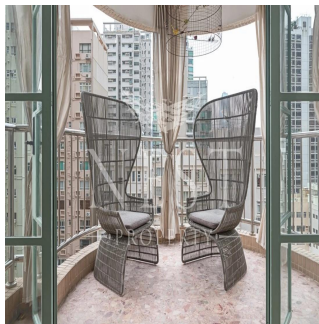

🏠 2 etazhi

📐 2 qm Ploshchad' 📐 2 mesta dlya zemel'nogo uchastka mashin

**Naomi Budden**

Nest Property

Sheung Wan, Hong Kong - Mestnoye Vremya

+852 3689 7523

**FEATURES:**

Balcony, Helper's Room, Car Park, Walk-In Closet