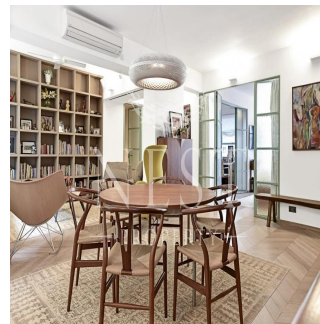

🏠 2 etazhi

📐 2 qm Ploshchad' 📐 2 mesta dlya zemel'nogo uchastka mashin

**Naomi Budden**

Nest Property

Sheung Wan, Hong Kong - Mestnoye Vremya

+852 3689 7523

**FEATURES:**

Balcony, Helper's Room, Car Park, Walk-In Closet