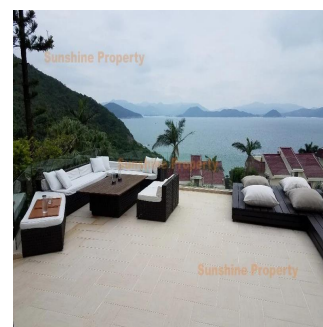

4 etazhi

4 qm Ploshchad' 4 mesta dlya zemel'nogo uchastka mashin

**Mathew Chung**

Sunshine Property Consultant

Sai Kung, Hong Kong - Mestnoye Vremya

**+852 9252 3323**

1991' (Gross) with 2201' side walk garden Full sea view, 4 bedrooms (1 en-suite) Spacious living room and dining area. Prestigious complex with club facilities Tranquil environment & designer decoration Management, car park.