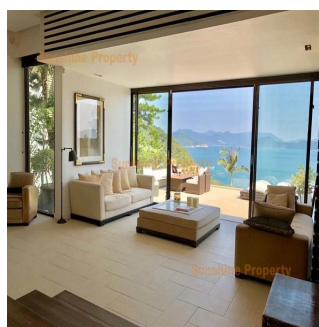

## Silverstrand Villa With Garden For Sale

????? ??????, ???????, ??????, Silver Terrace Rd, , ,

PRODAZHNAYA TSENA

**\$ 15900000.00**

1991 qm

8 komnaty

4 spal'ni

4 vannyye komnaty

4 etazhi

4 qm Ploshchad' 4 mesta dlya zemel'nogo uchastka mashin

**Mathew Chung**

Sunshine Property Consultant

Sai Kung, Hong Kong - Mestnoye Vremya

**+852 9252 3323**

1991' (Gross) with 2201' side walk garden Full sea view, 4 bedrooms (1 en-suite) Spacious living room and dining area. Prestigious complex with club facilities Tranquil environment & designer decoration Management, car park.