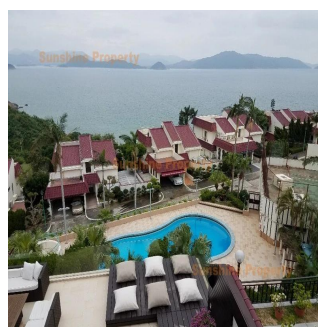

## Silverstrand Villa With Garden For Sale

????? ??????, ???????, ??????, Silver Terrace Rd, , ,

PRODAZHNAYA TSENA

**\$ 15900000.00**

1991 qm

8 komnaty

4 spal'ni

4 vannyye komnaty

4 etazhi

4 qm Ploshchad' 4 mesta dlya zemel'nogo uchastka mashin

**Mathew Chung**

Sunshine Property Consultant

Sai Kung, Hong Kong - Mestnoye Vremya

**+852 9252 3323**

1991' (Gross) with 2201' side walk garden Full sea view, 4 bedrooms (1 en-suite) Spacious living room and dining area. Prestigious complex with club facilities Tranquil environment & designer decoration Management, car park.