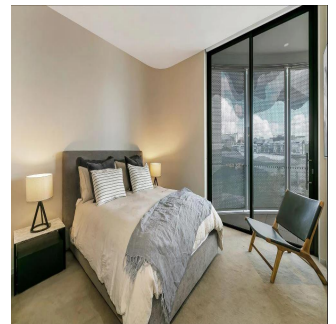

Pentkhaus

Furnished Luxury Waterfront Apartment

????? ??????, ???????, ???????, Barangaroo Avenue, 15, 2000,

YEZHEMESYACHNAYA ARENDA TSENA

\$ 8.80

qm

4 komnaty

2 spal'ni

2 vannyye komnaty

2 etazhi

2 qm Ploshchad' 2 mesta dlya zemel'nogo uchastka mashin

Kate Sommerville

Torch Property Management

Millers Point, Australia - Mestnoye Vremya

+61 403 051 115

Located in the crown jewel of the Barangaroo foreshore, Cloud redefines the concept of wharf side luxury with an exhilarating blend of natural splendour and breathtaking architecture. Take your front row seat to the Harbour action and enjoy life in Sydney's hottest new waterfront precinct. Key Points - - Architectural masterwork by PTW architect Andrew Andersons - Interiors by Smart Design Studio inspired by Danish design - Floor to ceiling glass frames the unobstructed harbour vista - Carefully selected, brand new, designer furniture throughout - Luxury custom designed high-end fixtures and finishes - Dream Miele kitchen, marble floors, bespoke walls and cabinetry - Fluid in/outdoor living, signature cloud like movable shutter system - Large bedrooms with water views, marble mosaic tiled bathrooms - One secure car space, 24 hour concierge, ducted air conditioning - The Streets' dining, shopping and health spas at the door - The edge of the CBD, walk to Circular Quay, Wynyard and The Rocks