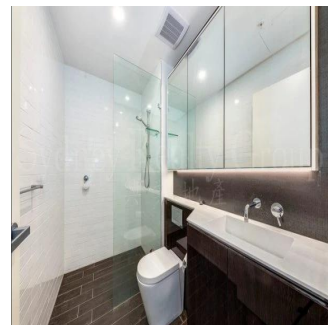

Dennis Zhou

Sydney Realty Group

Sydney, Australia - Mestnoye Vremya

+61 0410 316 668

This brand new luxury waterside "PAYCE developed" apartment, situated at the heart of prime Wentworth Point area with overlooking the water view of Parramatta river, now introduce a well-designed spacious 2 bedroom apartment to the market. The stylish modern home with its perfect position has everything you need at your convenience. PROPERTY FEATURES: North facing optimizes the most sun light throughout the day. Spacious 2 bedroom apartment with amazing water view looking out from the balcony. Large open plan living area High standard kitchen appliances with good quality Built-in wardrobes in both bedrooms. Touch screen video intercom Secured underground car park Strata levy \$1,167 p.q approx. Council rate \$251 p.q approx. Water rate \$172 p.q approx