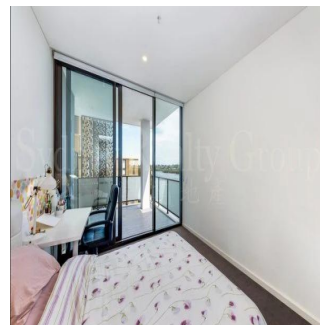

Dennis Zhou

Sydney Realty Group

Sydney, Australia - Mestnoye Vremya

+61 0410 316 668

This brand new luxury waterside "PAYCE developed" apartment, situated at the heart of prime Wentworth Point area with overlooking the water view of Parramatta river, now introduce a well-designed spacious 2 bedroom apartment to the market. The stylish modern home with its perfect position has everything you need at your convenience. PROPERTY FEATURES: North facing optimizes the most sun light throughout the day. Spacious 2 bedroom apartment with amazing water view looking out from the balcony. Large open plan living area High standard kitchen appliances with good quality Built-in wardrobes in both bedrooms. Touch screen video intercom Secured underground car park Strata levy \$1,167 p.q approx. Council rate \$251 p.q approx. Water rate \$172 p.q approx