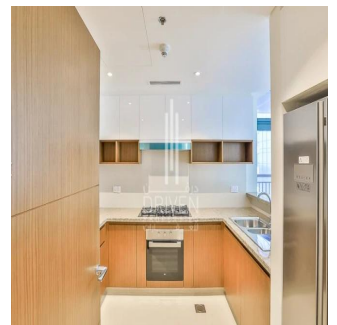

🚿 2 vannyye komnaty

🏢 2 etazhi

📏 2 qft Ploshchad' 📄 2 mesta dlya zemel'nogo uchastka mashin

Chris Pearson

Re/Max Address - Berea

Berea, South Africa - Mestnoye Vremya

27 31 313 1310

1 bedroom apartment located in Dubai Creek Residence, South Tower 1, Dubai Creek Harbour. Ready to move in. Spacious, bright and elegant interiors.