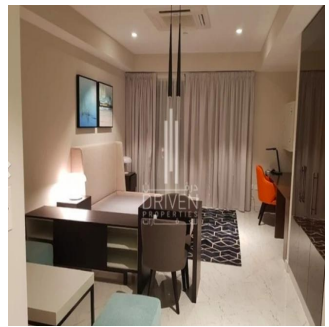

Chris Pearson
 Re/Max Address - Berea
 Berea, South Africa - Mestnoye Vremya

27 31 313 1310

- Awesome studio bedroom with en-suite bath - Fully gated community - Contemporary design with elegant features - High class facilities and amenities - Largest community clubhouse - Massive swimming pool and children's pool - near by Burj Khalifa and The Dubai Mall - close to upcoming Meydan Mall w/ largest in-door Ski-Slope and largest dancing water fountain

Dostupna S: 01.01.1970

Pol: 4 Etazhi: 4 God Postroyki: 2017 Avtomobil'nyye Prostranstva: 4 God Postroyki: 2017 Tip: Ofis

MAG EYE opens a door to a sophisticated urban lifestyle that is tailored to modern-day preferences and amenities, while ensuring each of these unique living spaces are both practical and affordable